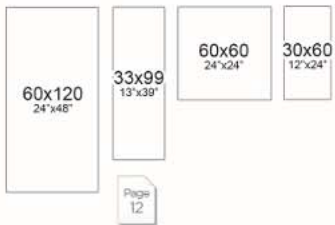

Arya

600X1200ARY69REK
60x120 White Rectified

Sizes