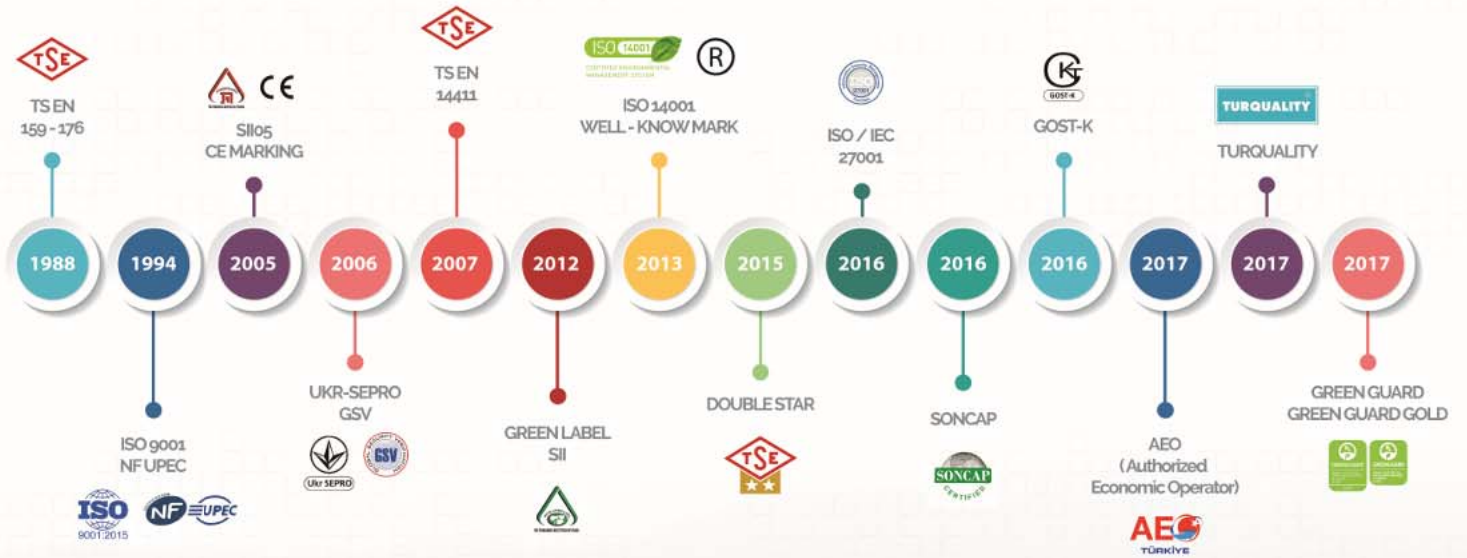

QUALITY CERTIFICATES

TRANSPARENCY