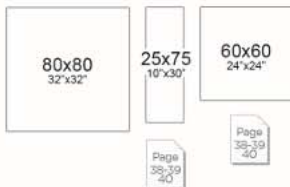

Sizes

- **600X600BT47** **600X600BT47LRK**
  60x60 Light Grey 60x60 Light Grey Lappato Rectified
- **600X600BT02** **600X600BT02LRK**
  60x60 Beige 60x60 Beige Lappato Rectified
- **600X600BT03** **600X600BT03LRK**
  60x60 Grey 60x60 Grey Lappato Rectified
- **600X600BT56** **600X600BT56LRK**
  60x60 Bone 60x60 Bone Lappato Rectified
- **600X600BT19** **600X600BT19LRK**
  60x60 Anthracite 60x60 Anthracite Lappato Rectified