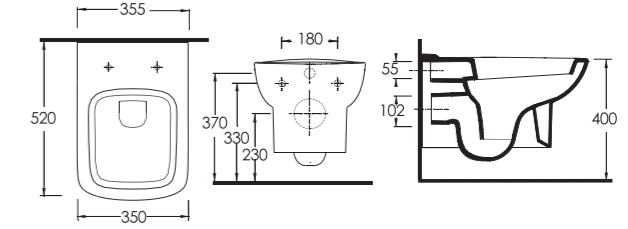

72303 Tyana
Asma Klozet
Gömme Rezervuar uyumludur
aQuasave
Wallhung WC
Compatible with concealed cistern.