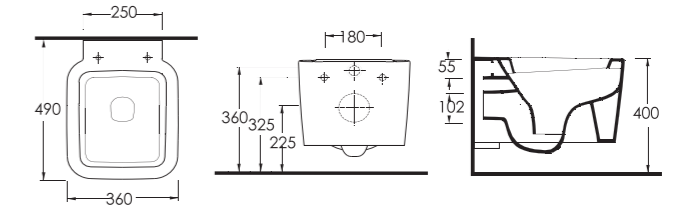

36303 Nysa
Asma Klozet
Gömme Rezervuar uyumludur.

Wall-mounted WC
Compatible with concealed cistern.