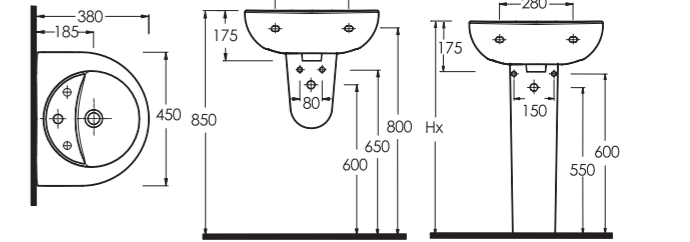

37451 Olympos
Oval Lavabo
10202 Yarım Ayak Uyumludur

Oval Washbasin Compatible with
10202 half pedestal