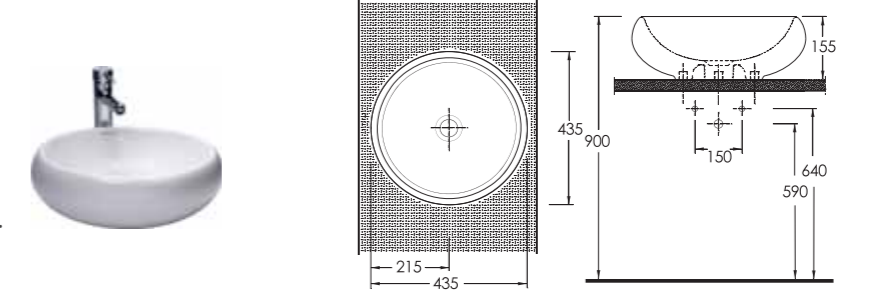

35431 Lagina
Lavabo
Banyo Mobilyası Uyumludur.

Washbasin
Compatible with bathroom furnitures.