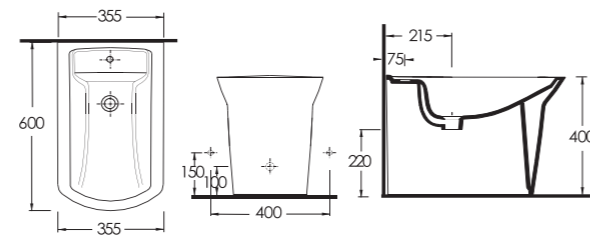

Wall-mounted WC
Compatible with concealed cistern.

68105
Duvara Tam Dayalı Bide

Floor standing bidet

HARPASA

Dikdörtgen ve yuvarlak hatlar, yalın çizgiler.

Simple lines created by curved forms within rectangular ones.