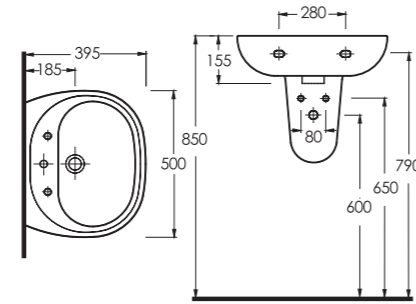

10501 Likya
Oval Lavabo
10202 Yarım Ayak Uyumludur

Oval Washbasin
Compatible with
10202 half pedestal