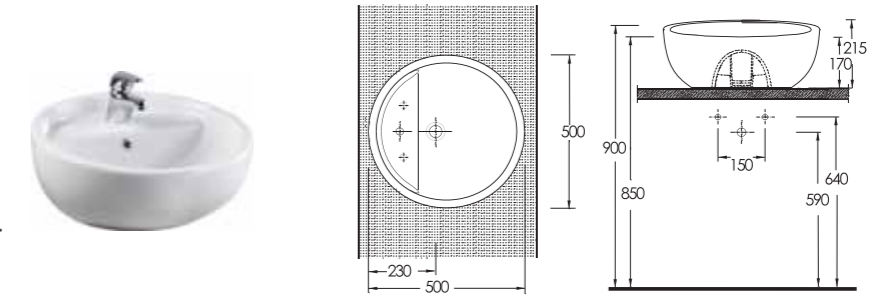

33501 Alinda
Lavabo
Banyo Mobilyası Uyumludur.

Washbasin
Compatible with bathroom furnitures.