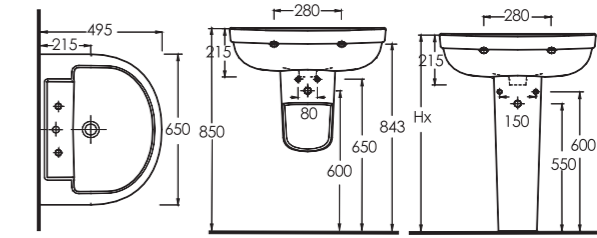

LAGINA

35651
Lavabo
35102 Tam Ayak ve
35302 Yarım Ayak Uyumludur

Washbasin
Compatible with
35302 half pedestal and 35102 full pedestal.

Klasikleşmiş banyo takımlarının modern yorumu.

Dikdörtgen hatlı rezervuar ile tamamlanan duvara tam dayalı klozet ve asma klozet seçenekleri tüm banyolara uygun çözümler sunuyor. 65 ve 60 cm ölçülerindeki lavabo seçenekleri tam ve yarım ayaklarla tamamlanabiliyor. Lavabo ve klozet kenarlarındaki geniş bantlar, alışılmış yuvarlak hatları modern tarzda yeniden biçimlendiriyor.

Classically rendered bathroom suites in modern and chic forms.

The rectangular cistern in both back to wall and wall-mounted designs are compatible with all bathroom styles. 60 and 65 cm washbasin options are available in half or full-pedestals. A wide strip runs around the edge of the washbasin and WC and uniform circular contours give these units a contemporary look.