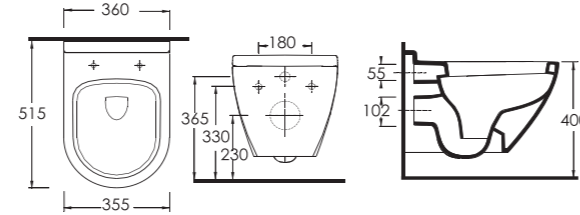

82303 Dropia
Asma Klozet
Gömme Rezervuar uyumludur.
aQuasave
Wall-mounted WC
Compatible with concealed cistern.