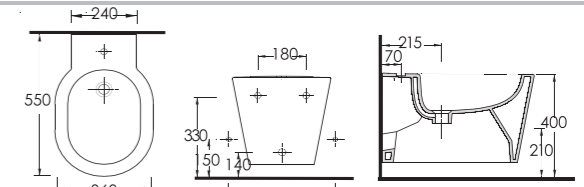

85303
Asma Klozet
Gömme Rezervuar uyumludur

Wall-Mounted WC
Compatible with concealed cistern.

85105
Duvara Tam Dayalı Bide

Floor Standing Bidet

85205
Asma Bide

Wall - Mounted Bidet

ZEUGMA

45701 - 45102
70 cm Lavabo Kolon Ayak /
Washbasin 70cm compatible with full-pedestal