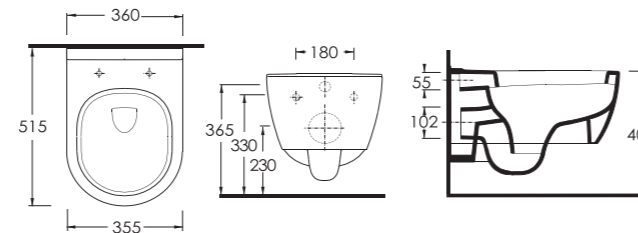

82313 Dropia
Compact Asma Klozet
Gömme Rezervuar uyumludur.
aQuasave
Compact Wall-mounted WC
Compatible with concealed cistern.