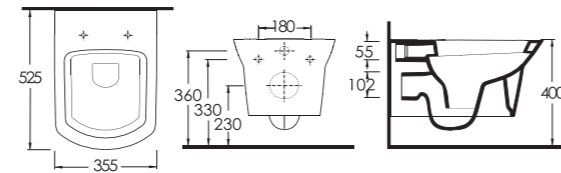

68105
Duvara Tam Dayalı Bide

Floor standing bidet