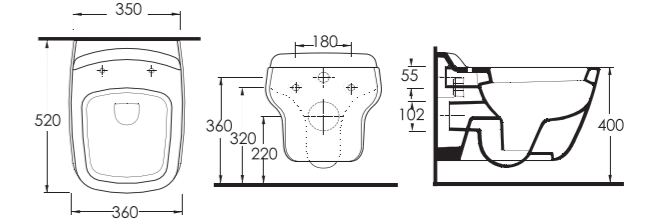

46303 Arna
Asma Klozet
Gömme Rezervuar uyumludur.

Wall-mounted WC
Compatible with concealed cistern.