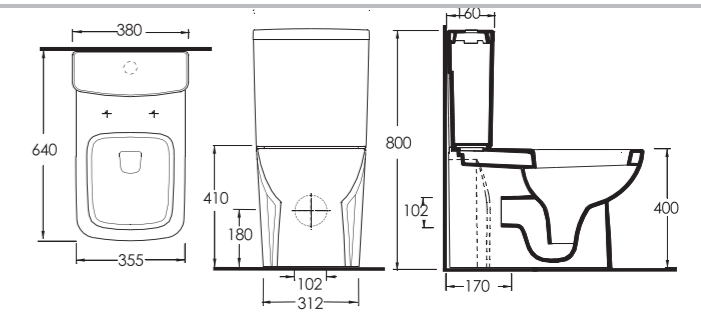

72413 Duvara Tam Dayalı
Klozet (Compact)
72224 Rezervuar Uyumludur

(Compact) Back to wall WC
Compatible with 72224 cistern