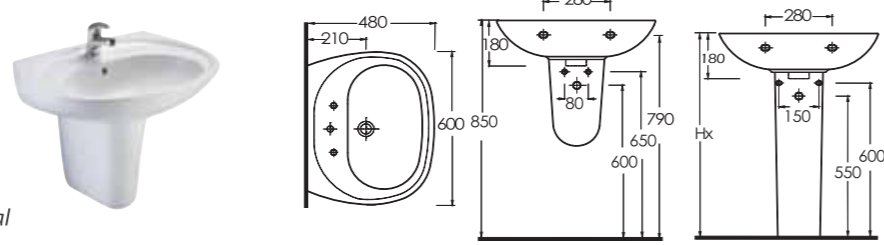

LİKYA / LYCIA

10601
Lavabo
10102 Tam Ayak ve
10302 yarım Ayak Uyumludur

Washbasin
Compatible with
10302 half pedestal and 10102 full pedestal

12403
Duvara Tam Dayalı Klozet
12114 Rezervuar Uyumludur

aQuasave
Back to wall WC Set
Compatible with 12114 cistern