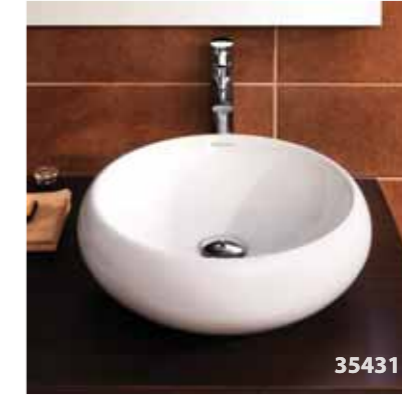

Tezgah Üstü Lavabolar

Vessel Basin Solutions

Farklı geometrilerdeki tasarımları ile zengin seçenekler sunan bir Ege Vitrikiye kreasyonu.

Dikdörtgen, kare, daire ve birçok farklı form.

Mekan içerisinde yer alan diğer malzemelerle

birlikte oluşturduğu görsel zenginliğin yanısıra; ahşap,

cam ve metal gibi malzemeler ile sınırsız çözümler oluşturma imkan sağlıyor.

Various geometrically based designs in a wealth of choice; superb creations by Ege Vitrikiye's.

Rectangular, square, circular, and many other unique forms.

Visually striking forms designed to be paired together with other

materials such as wood, glass and metal provide limitless stylistic choices.

A variety of smart fixtures fitting a range of washbasin selections for unlimited bathroom design possibilities.