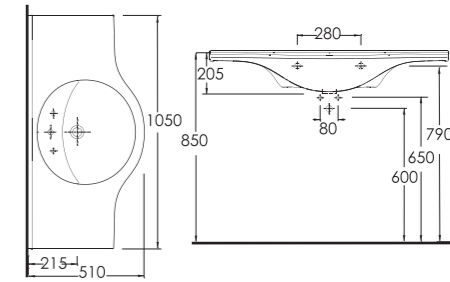

31051
Lavabo
30102 Tam Ayak,
30302 Yarım Ayak ve Mobilya Uyumludur

Washbasin
Compatible with
30302 half pedestal
30102 full pedestal and bathroom furniture.