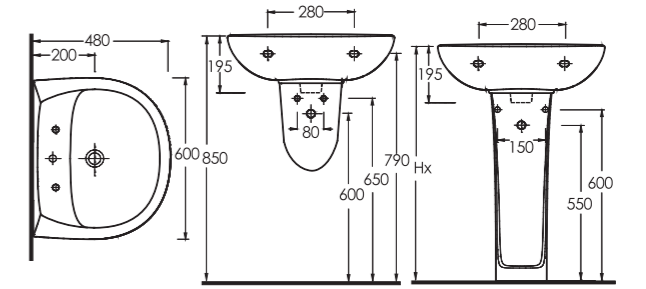

15103
Alttan Çıkışlı Klozet
15104 Rezervuar Uyumludur

aQuasave
Close coupled WC (S-Trap)
Compatible with 15104 cistern