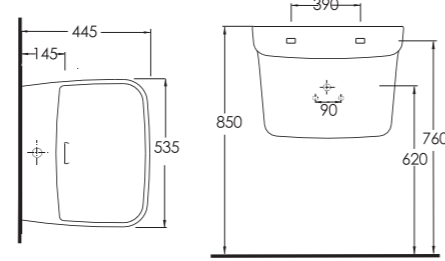

DROPIA

76531
Monoblok Asma Lavabo

Monoblock Wall-Hung
Washbasin