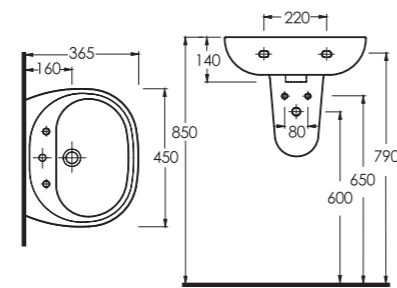

10451 Likya
Oval Lavabo
10202 Yarım Ayak Uyumludur
Oval Washbasin

Compatible with
10202 half pedestal