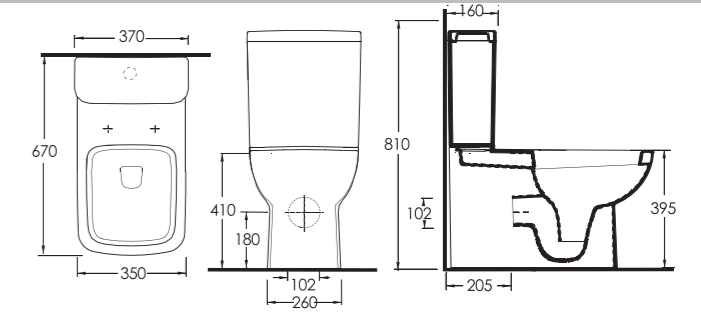

72000
Duvara Tam Dayalı Klozet
72214 Rezervuar Uyumludur

Back to wall WC Set
Compatible with 72214 cistern