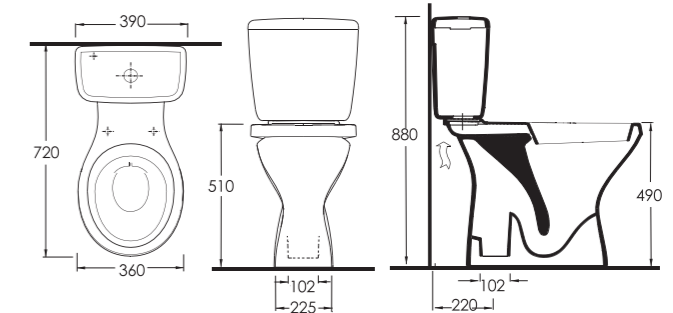

52103
Alttan Çıkışlı Klozet
15104 Rezervuar Uyumludur

Disabled WC
Compatible with 15104 cistern