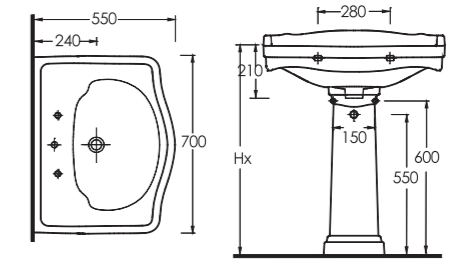

ZEUGMA

45701
Lavabo
45102 Tam Ayak uyumludur.

Washbasin
Compatible with 45102 full-pedestal

45103 (S-trap)
Altan Çıkışlı Klozet
45104 Rezervuar uyumludur.

Close coupled WC
Compatible with 45104 cistern

Klasik tarzın vazgeçilmeyen izleri.

Klasik tarzda tasarlanmış Zeugma Banyo Takımı, geçmişin izlerini günümüz banyoları ile buluşturuyor. Güçlü ve gösterişli bir duruşa sahip lavabo, geniş haznesi ile rahat kullanım sağlarken, tam ayağın formu, serinin klasik tarzını destekliyor. Serinin tarzına uygun olarak tasarlanmış ahşap kapak, klozetin şıklığını tamamlıyor.

Classic style, irresistible impression.

The classically designed Zeugma Bathroom Suite evokes an ambiance of the past for today's modern bathrooms. Possessing a strong and striking appearance, the washbasin's voluminous sink and full-pedestal conveys the subtle classicism of this series. This serie has a wood finish seat cover and offers a chic look to your bathroom.