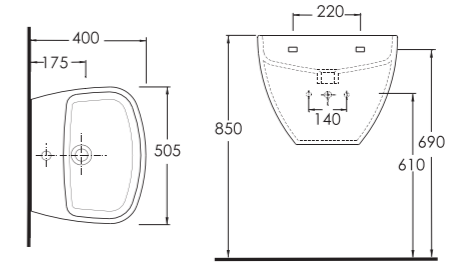

Aquasave Klozetler
6 Litre yerine 4 Litre
su ile etkin temizlik sağlar.

Aquasave significantly
reduces the water used
in flushing from 6 to 4 liters

86511
Monoblok
Asma Lavabo

Monoblock Wall-hung
Washbasin