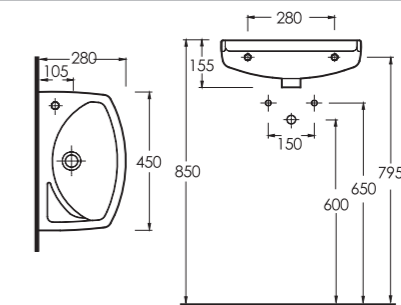

91451 Lissa
Köşeli Lavabo

Cornered Washbasin