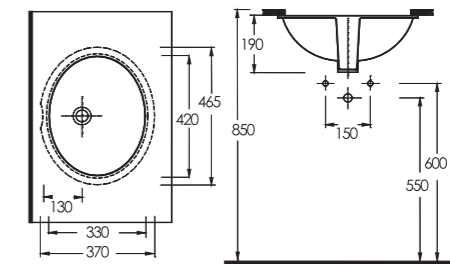

91461 Pınara
Oval
Tezgah Altı Lavabo

46,5 x 37 cm

Oval
Undercounter Washbasin