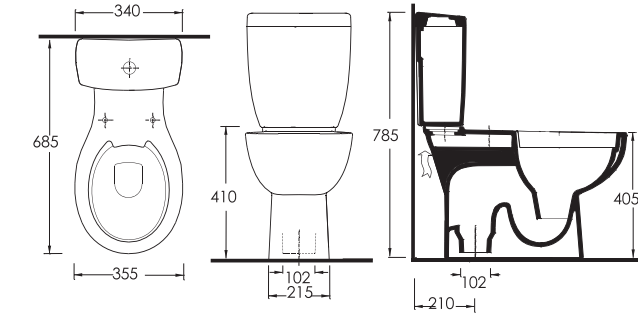

(S-Trap)
Closed coupled WC
Compatible with 53104 cistern