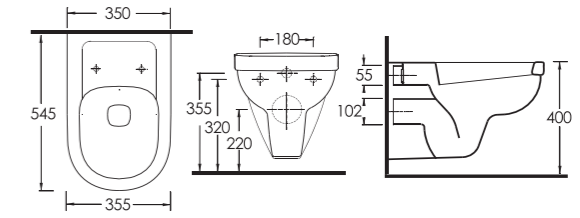

35303 Lagina
Asma Klozet
Gömme Rezervuar uyumludur
Wallhung WC
Compatible with concealed cistern.