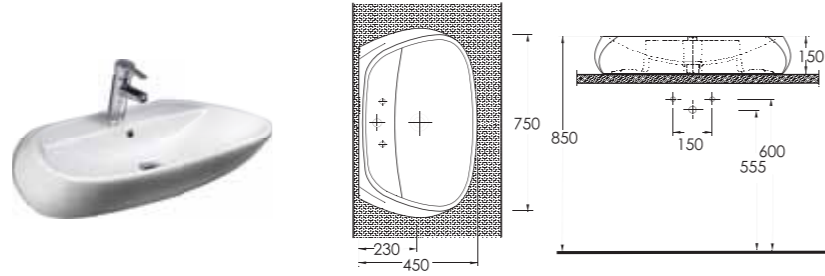

56711
Batarya Delikli Lavabo / Bowl Washbasin with Tap Hole

56701
Batarya Deliksiz Lavabo / Bowl Washbasin without Tap Hole

56303
Asma Klozet / Wall-Mounted WC

Aquasave Klozetler
6 Litre yerine 4 Litre
su ile etkin temizlik sağlar.

Aquasave significantly
reduces the water used
in flushing from 6 to 4 liters

ARNA

56711
Batarya Delikli Lavabo
Banyo Mobilyası uyumludur.

Bowl Washbasin
with tap hole
Compatible with bathroom furnitures.