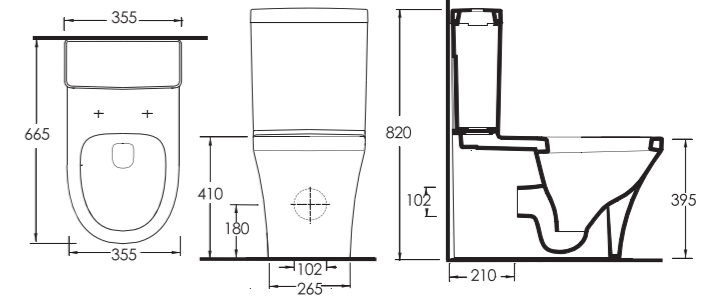

Back to wall WC Set
Compatible with 78104 cistern