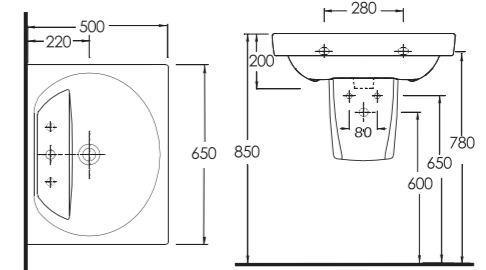

Washbasin
Compatible with
85302 half pedestal and bathroom furnitures.

85811
Harpasa İnce Bantlı Lavabo
Mobilya Uyumludur.