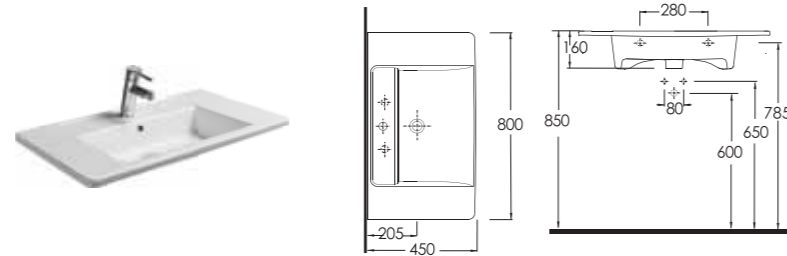

Asymmetric Washbasin
Compatible with bathroom furnitures.

78651
Lavabo
Banyo Mobilyası
Uyumludur

Washbasin
Compatible with bathroom furnitures.

78811
Teos İnce Bantlı Lavabo
Mobilya Uyumludur.

Slim Band Washbasin
Compatible with bathroom furnitures.