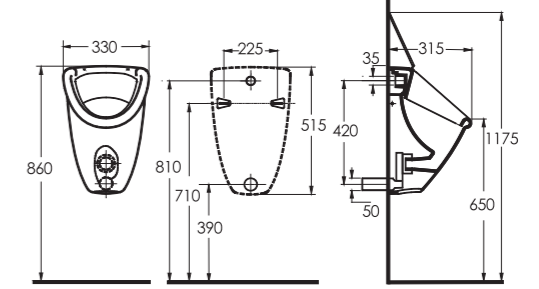

92108
Sinda
Arkadan Su Girişli Pisuvan
Sinda
Back Water Inlet Urinal