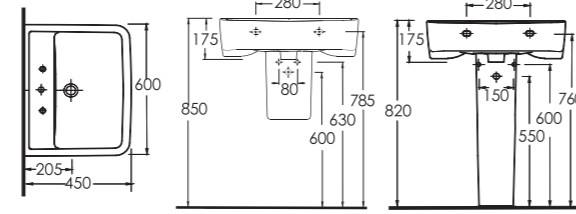

COMPACT LAVABOLAR / COMPACT WASHBASINS

78611 Teos
Lavabo
78112 Tam Ayak ve
78312 Yarım Ayak Uyumludur

Washbasin
Compatible with
78312 half pedestal and
78112 full pedestal