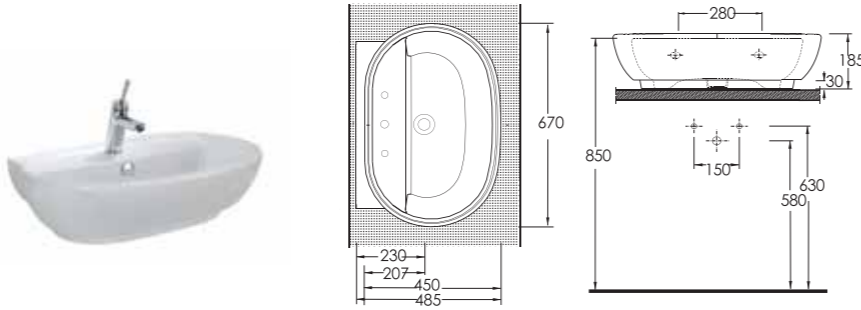

Washbasin
Compatible with bathroom furnitures.

40711 Trisa
Lavabo
Banyo Mobilyası Uyumludur.