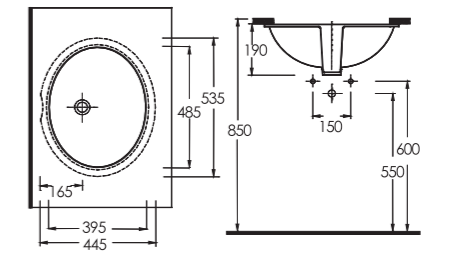

91531 Pınara
Oval
Tezgah Altı Lavabo

53,5 x 44,5 cm

Oval
Undercounter Washbasin