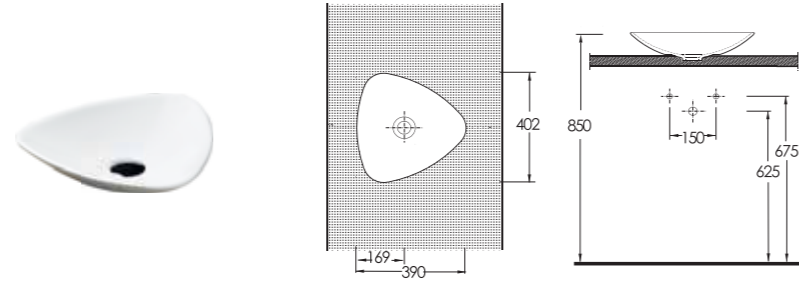

TEZGAH ÜSTÜ LAVABOLAR / VESSEL BASIN SOLUTIONS

56411 Sura
İnce Kenarlı Üçgen Çanak Lavabo
Banyo Mobilyası Uyumludur.

Slim Edge Triangle Bowl Vesselbasin
Compatible with bathroom furnitures.