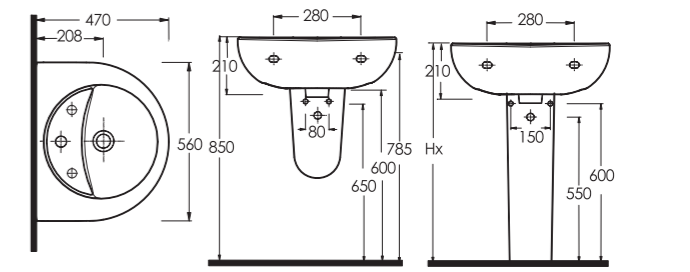

37561 Olympos
Oval Lavabo
60402 Tam Ayak ve
10202 Yarım Ayak Uyumludur

Oval Washbasin Compatible
60402 full pedestal
and 10302 half pedestal