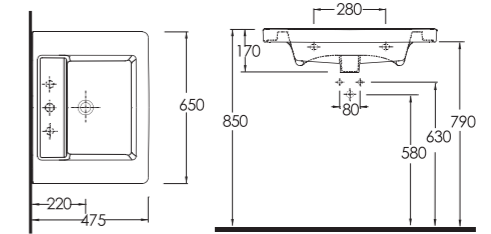

34651 Alinda
Dikdörtgen Etajerli Tezgah Lavabo
Banyo Mobilyası Uyumludur.

Rectangular
Vanity Washbasin
Compatible with bathroom furnitures.