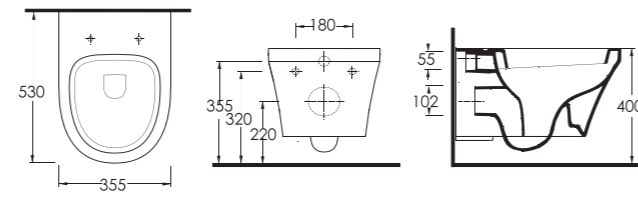

78303 Teos
Asma Klozet
Gömme Rezervuar Uyumludur
aQuasave
Wall-Mounted WC
Compatible with concealed cistern.