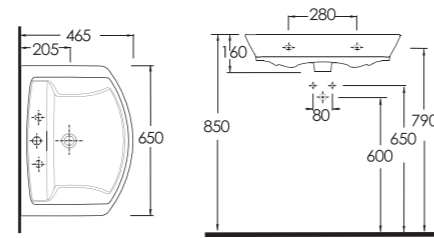

Washbasin
Compatible with
78302 half pedestal and bathroom furnitures.

68403
Duvara Tam Dayalı Klozet
68104 Rezervuar uyumludur.

Back to wall WC
Compatible with 68104 cistern.