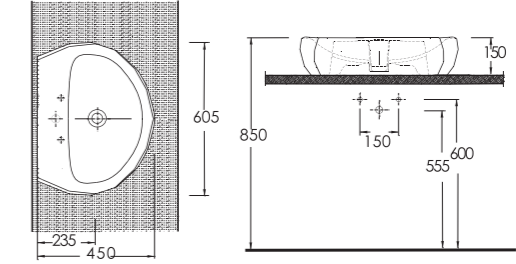

Aquasave Klozetler
6 Litre yerine 4 Litre
su ile etkin temizlik sağlar.

Aquasave significantly
reduces the water used
in flushing from 6 to 4 liters

Bowl Washbasin
with tap hole
Compatible with bathroom furnitures.