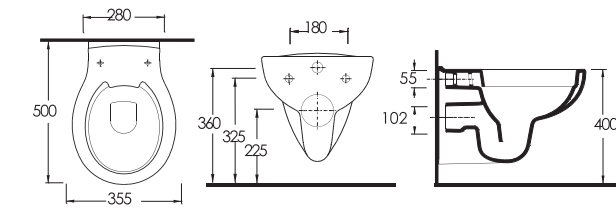

53213
Duvara Tam Dayalı Klozet
Gömme Rezervuar uyumludur.

Stand alone
back to wall WC(p-trap)
Compatible with concealed cistern.

53303
Asma Klozet
Gömme Rezervuar uyumludur.

Wall-mounted WC
Compatible with concealed cistern.