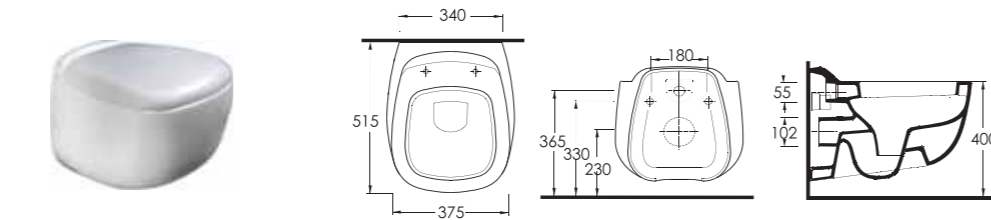

56303
Asma Klozet
Gömme Rezervuar uyumludur.

Wall-mounted WC
Compatible with concealed cistern.