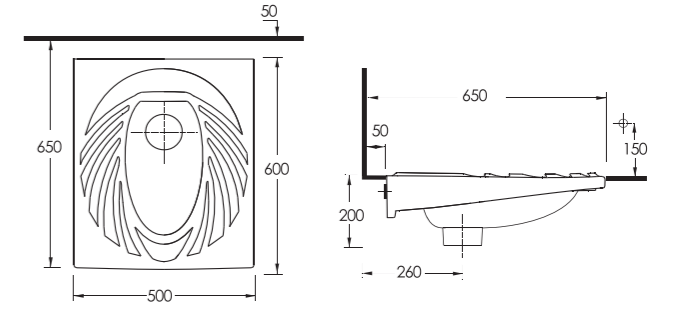

HELATAŞLARI / SQUATTING PANS

47107 Elipso
Hela Taşı
Arkadan Temiz Su Girişli
aQuasave
Internal
flushing-back inlet

90107 Pınara
Hela Taşı
Arkadan Temiz Su Girişli
aQuasave
Internal
flushing-back inlet