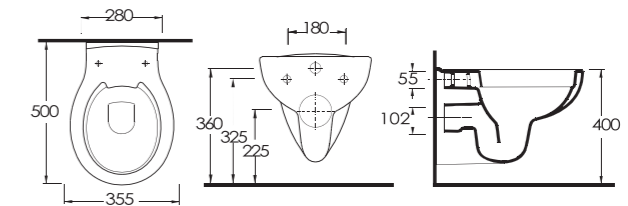

53303 Alia
Asma Klozet
Gömme Rezervuar uyumludur.
aQuasave
Wall-mounted WC
Compatible with concealed cistern.