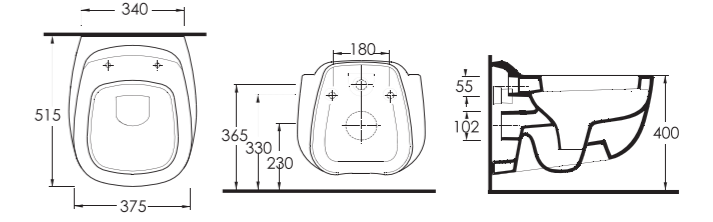

56303 Sura
Asma Klozet
Gömme Rezervuar uyumludur.

Wall-mounted WC
Compatible with concealed cistern.