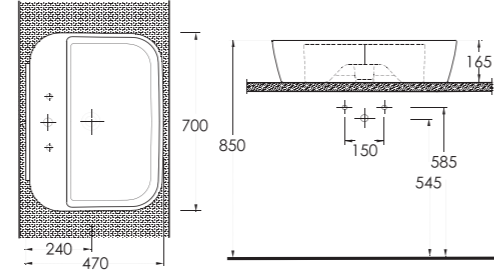

ALVONA

36701
Batarya Delikli Lavabo
Banyo Mobilyası uyumludur.

Bowl Washbasin
Compatible with bathroom furnitures.

36651
Batarya Deliksiz Lavabo
Banyo Mobilyası uyumludur.