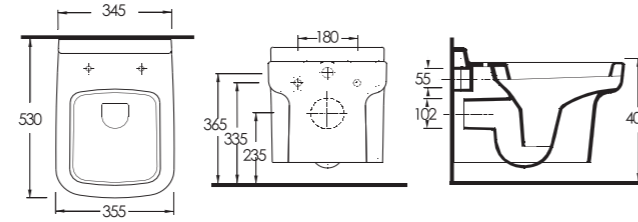

76303 Mythos
Asma Klozet
Gömme Rezervuar uyumludur.
aQuasave
Wall-mounted WC
Compatible with concealed cistern.