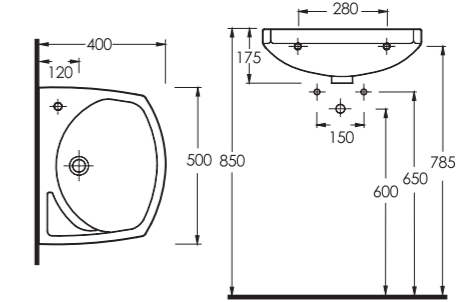

91501 Lissa
Köşeli Lavabo

Cornered Washbasin