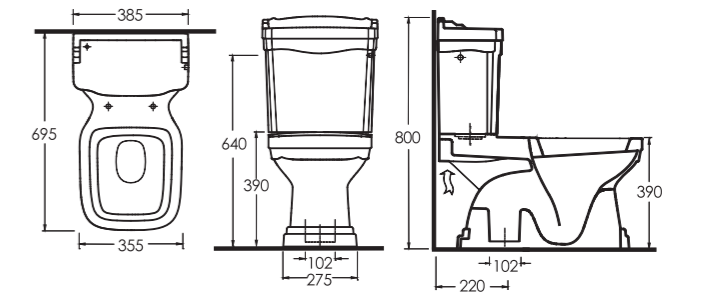

Klasik tarzın vazgeçilmeyen izleri.

Klasik tarzda tasarlanmış Zeugma Banyo Takımı, geçmişin izlerini günümüz banyoları ile buluşturuyor. Güçlü ve gösterişli bir duruşa sahip lavabo, geniş haznesi ile rahat kullanım sağlarken, tam ayağın formu, serinin klasik tarzını destekliyor. Serinin tarzına uygun olarak tasarlanmış ahşap kapak, klozetin şıklığını tamamlıyor.

Classic style, irresistible impression.

The classically designed Zeugma Bathroom Suite evokes an ambiance of the past for today's modern bathrooms. Possessing a strong and striking appearance, the washbasin's voluminous sink and full-pedestal conveys the subtle classicism of this series. This serie has a wood finish seat cover and offers a chic look to your bathroom.