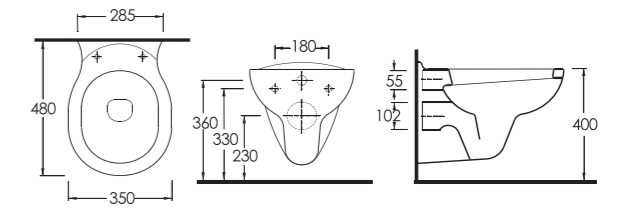

10303 Likya / Lycia
Asma Klozet
Gömme Rezervuar uyumludur
aQuasave
Wall-mounted WC
Compatible with concealed cistern.