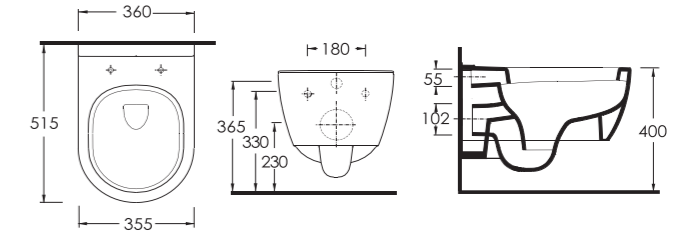

82313
Compact Asma Klozet
Gömme Rezervuar uyumludur.

Wall-mounted WC
Compatible with concealed cistern.