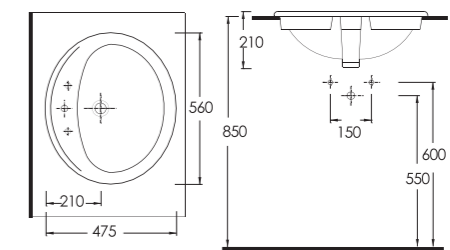

Oval
Undercounter Washbasin

91461 Pınara
Oval
Tezgah Altı Lavabo

46,5 x 37 cm

Oval
Undercounter Washbasin

90561 Pınara
Oval
Tezgah Üstü Lavabo

56 x 47,5

Oval
Countertop Washbasin

Köşe Lavabolar Corner Washbasins