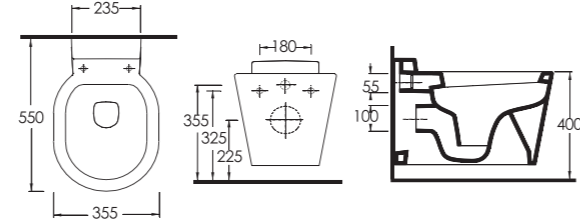

Wall-mounted WC
Compatible with concealed cistern.

68303 Didyma
Asma Klozet
Gömme Rezervuar uyumludur.

Wall-mounted WC
Compatible with concealed cistern.

ASMA KLOZETLER / WALL HUNG CLOSETS

85303 Harpasa
Asma Klozet
Gömme Rezervuar uyumludur
aQuasave
Wall-Mounted WC
Compatible with concealed cistern.