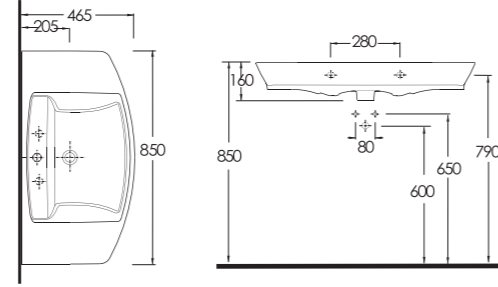

Washbasin
Compatible with
78302 half pedestal
78102 full pedestal and bathroom furnitures.

68651
Lavabo
78302 Yarım Ayak ve
Banyo Mobilyası uyumludur.