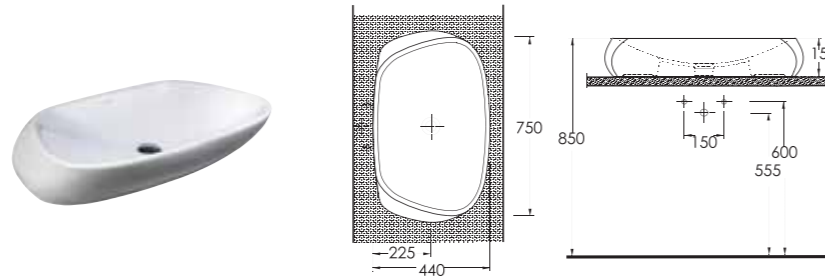

56701
Batarya Deliksiz Lavabo
Banyo Mobilyası uyumludur.

Bowl Washbasin
without tap hole
Compatible with bathroom furnitures.