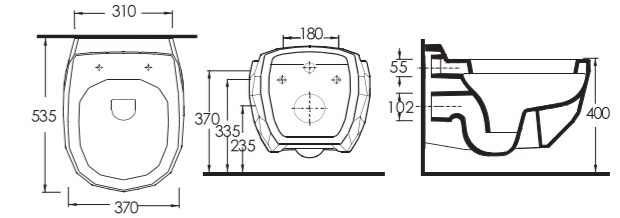

Wall-mounted WC
Compatible with concealed cistern.