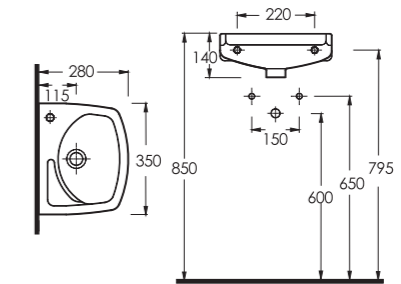

91351 Lissa
Köşeli Lavabo

Cornered Washbasin