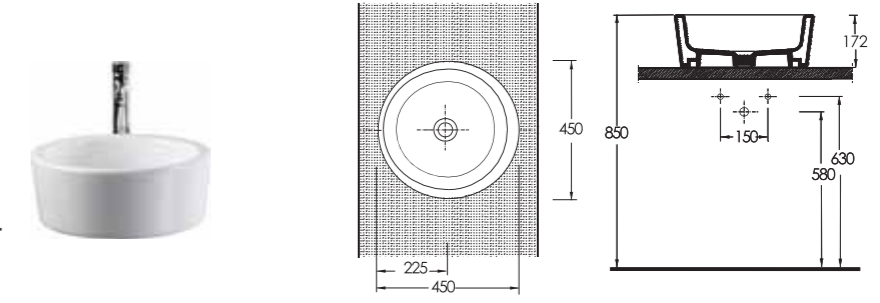

TEZGAH ÜSTÜ LAVABOLAR / VESSEL BASIN SOLUTIONS

34451 Alinda
Lavabo
Banyo Mobilyası Uyumludur.

Washbasin
Compatible with bathroom furnitures.