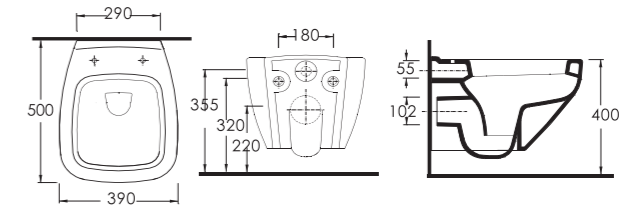

Compatible with concealed cistern.
aQuasave