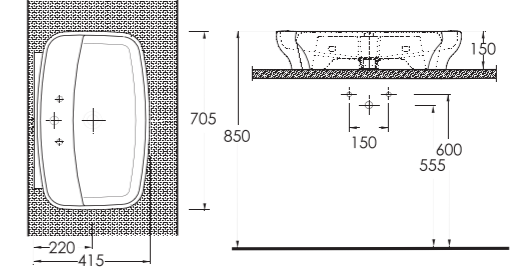

Aquasave Klozetler
6 Litre yerine 4 Litre
su ile etkin temizlik sağlar.

Aquasave significantly
reduces the water used
in flushing from 6 to 4 liters

Bowl Washbasin
with tap hole
Compatible with bathroom furnitures.

Bowl Washbasin
without tap hole
Compatible with bathroom furnitures.

46303
Asma Klozet
Gömme Rezervuar uyumludur.

Wall-mounted WC
Compatible with concealed cistern.

46403
Duvara Tam Dayalı Klozet
46104 Rezervuar uyumludur.

Back to wall WC
Compatible with 46104 cistern.