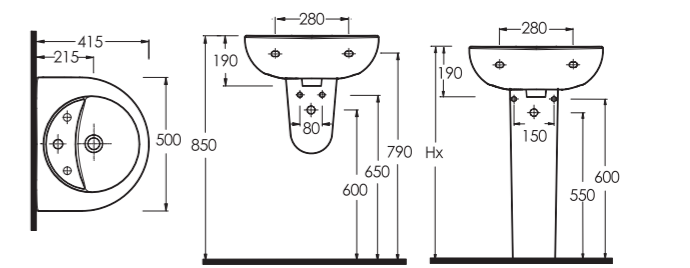

37501 Olympos
Oval Lavabo
60402 Tam Ayak ve
10202 Yarım Ayak Uyumludur

Oval Washbasin Compatible
60402 full pedestal
and 10202 half pedestal