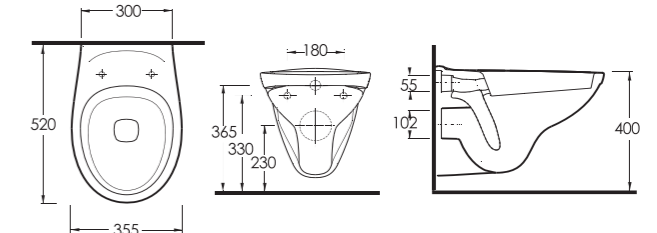

70303 Simena
Asma Klozet
Gömme Rezervuar Uyumludur.
aQuasave
Wall-Mounted WC
Compatible with concealed cistern.