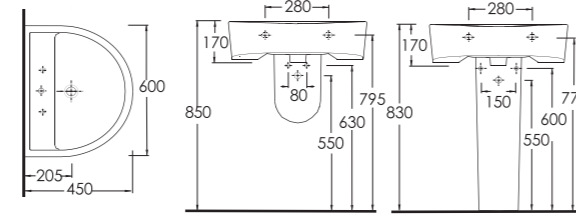

78601 Teos
Lavabo
78112 Tam Ayak ve
78312 Yarım Ayak Uyumludur

Washbasin
Compatible with
78312 half pedestal and
78112 full pedestal