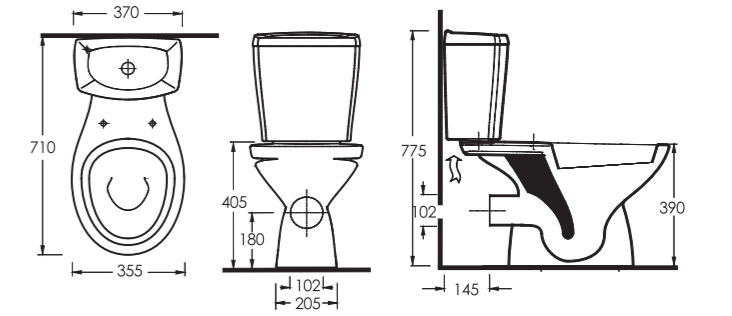

60105
Yerden Bide

Floor-mounted bidet