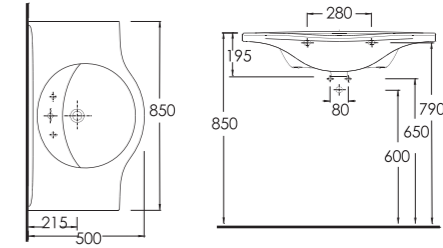

30851
Lavabo
30102 Tam Ayak,
30302 Yarım Ayak ve Mobilya Uyumludur

Washbasin
Compatible with
30302 half pedestal
30102 full pedestal and bathroom furniture.