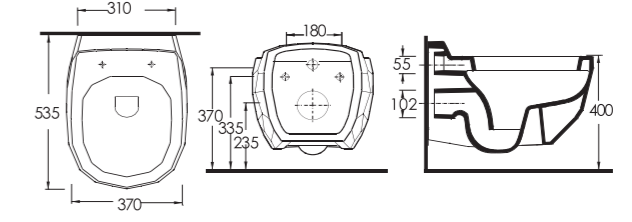

ASMA KLOZETLER / WALL HUNG CLOSETS

87303 Diamas
Asma Klozet
Gömme Rezervuar uyumludur.

Wall-mounted WC
Compatible with concealed cistern.