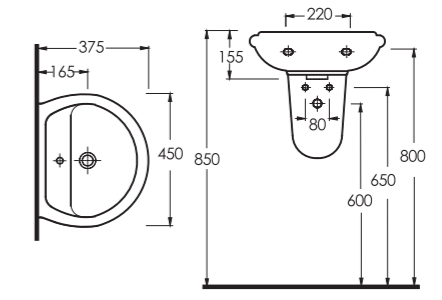

COMPACT LAVABOLAR / COMPACT WASHBASINS

20501 Lissa
Oval Lavabo
20202 Yarım Ayak Uyumludur

Oval Washbasin
Compatible with
20202 half pedestal

20451 Lissa
Oval Lavabo
20202 Yarım Ayak Uyumludur

Oval Washbasin
Compatible with
20202 half pedestal