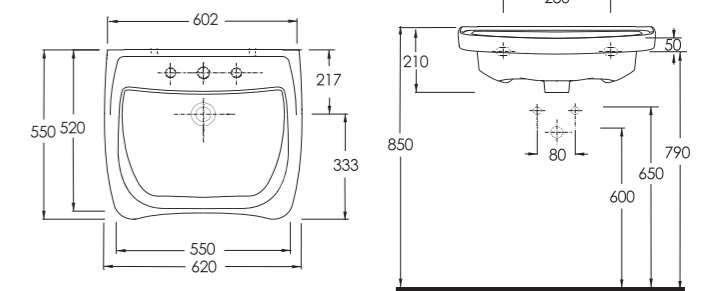

DISABLED BATHROOM SUITS

Hayatı kolaylaştıran pratik çözümler.

Klasik klozetlerden farklı olarak 50 cm yüksekliğinde tasarlanan klozet ve yanlarında kullanılan yardımcı tutunma aparatları engelli ve yaşlı kişinin tekerlekli sandalyeden klozete rahatlıkla geçişini ve kolay kullanımını sağlıyor. Klozet yanında, yatay ve dikey hareket sağlayan, gerektiğinde klozet kağıdı taşıyıcısı takılabilen modelleri ile son derece fonksiyonel çözümler sunuyor.

Pratic solutions that makes life easy.

The closet is designed with 50 cm highness and this feature differentiate the closet from the classic closets. Combining the closet with the holding bars provides disabled persons or elders to move easily from the wheelchair to the closets and simplify their movements. This Series presents functional solutions with vertical and horizontal bars which can also be used as toilet rolls.

YAŞLI ve BEDENSEL ENGELLİLER İÇİN ÜRÜNLER DISABLED BATHROOM SUITS

Aquasave Klozetler
6 Litre yerine 4 Litre
su ile etkin temizlik sağlar.

Aquasave significantly
reduces the water used
in flushing from 6 to 4 liters

52601
Lavabo
Açık Sifon Uyumludur

Disabled washbasin
Compatible with exposed siphon.

52103
Alttan Çıkışlı Klozet
15104 Rezervuar Uyumludur

Disabled WC
Compatible with 15104 cistern