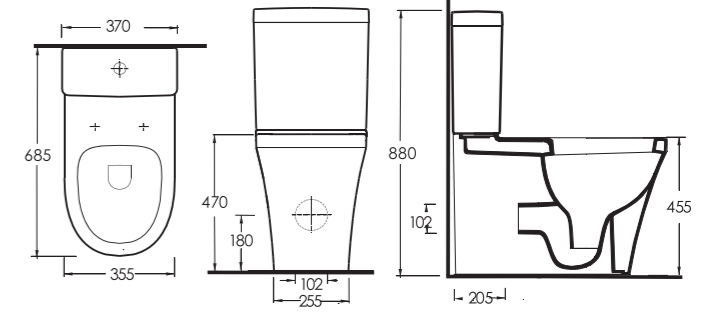

Back to wall tall WC
Compatible with 78104 cistern