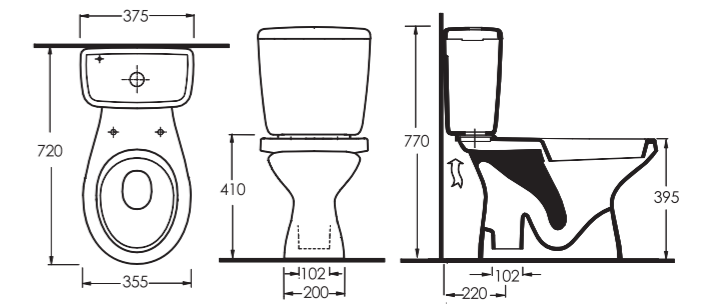

60105
Yerden Bide

Floor-mounted bidet