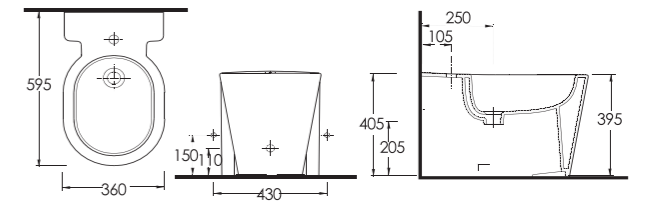

85303
Asma Klozet
Gömme Rezervuar uyumludur

Wall-Mounted WC
Compatible with concealed cistern.

85105
Duvara Tam Dayalı Bide

Floor Standing Bidet

85205
Asma Bide

Wall - Mounted Bidet

ZEUGMA

45701 - 45102
70 cm Lavabo Kolon Ayak /
Washbasin 70cm compatible with full-pedestal