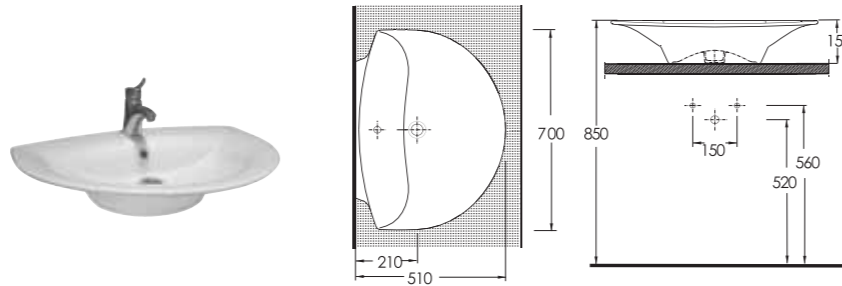

Washbasin
Compatible with bathroom furnitures.