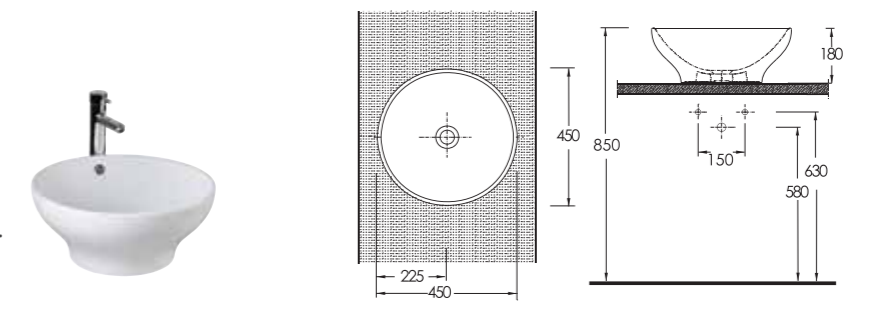

33451 Alinda
Lavabo
Banyo Mobilyası Uyumludur.

Washbasin
Compatible with bathroom furnitures.