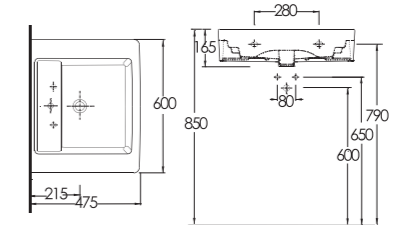

34601 Alinda
Dikdörtgen Yarım Tezgah Üstü Lavabo
Banyo Mobilyası Uyumludur.

Rectangular
Semi Recessed
Compatible with bathroom furnitures.