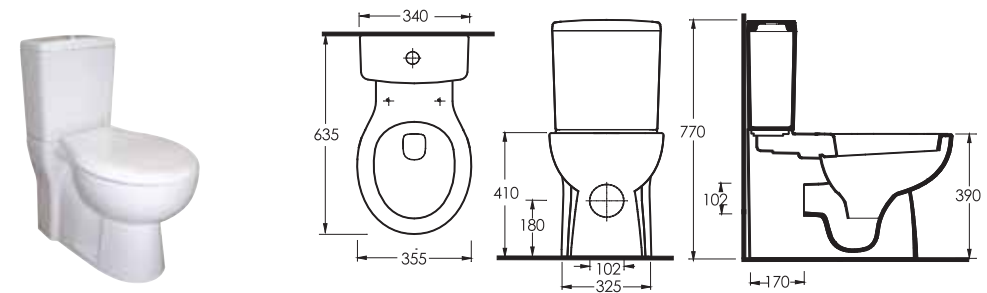

Compatible with
concealed cistern.

10203 (P-Trap)
Close coupled WC

Compatible with
12104 cistern

10105
Floor-mounted bidet

12403
Back to wall WC Set

Compatible with
12114 cistern

10205
Wall-mounted bidet

KAPIA