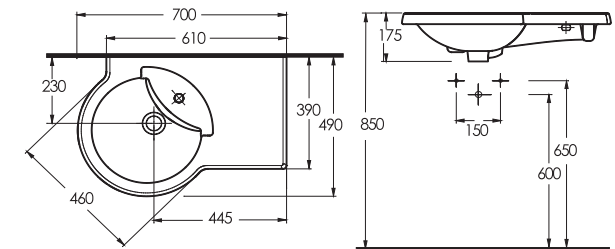

CORNER SOLUTIONS