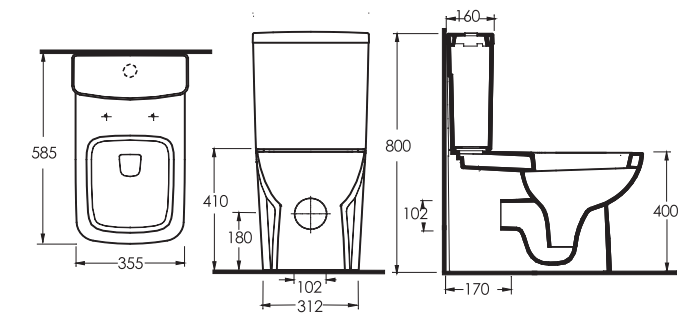

Compatible with
72234 cistern

72303
Wallhung WC

Compatible with
concealed cistern.

LAGINA

Classically rendered bathroom suites in modern and chic forms.

The rectangular cistern in both back to wall and wall-mounted designs are compatible with all bathroom styles. 60 and 65 cm washbasin options are available in half or full-pedestals. A wide strip runs around the edge of the washbasin and WC and uniform circular contours give these units a contemporary look.