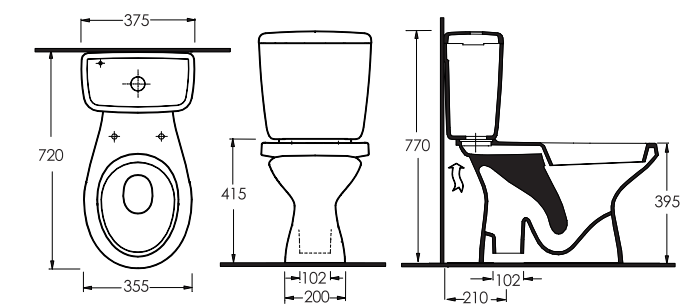

Compatible with
16104 cistern

60105
Floor-mounted
bidet