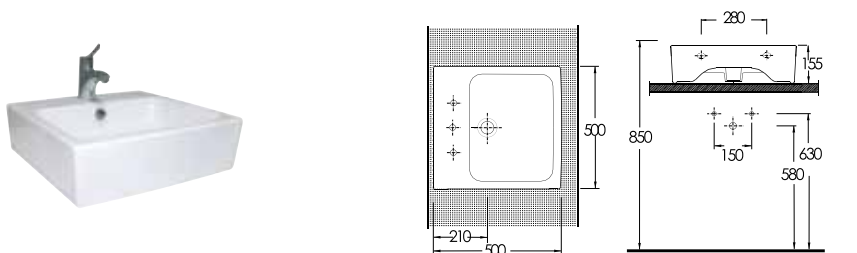

Compatible with
bathroom furnitures.