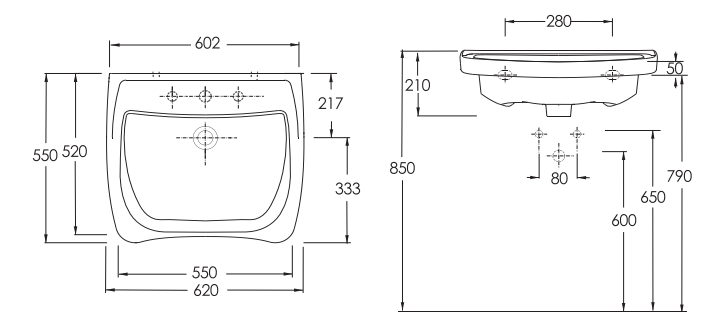

52103
Disabled WC

aQuasave

Compatible with 15104 cistern

FUNCTIONAL SOLUTIONS

VESSEL BASIN SOLUTIONS

Various geometrically based designs in a wealth of choice; superb creations by Ege Vitrikiye's. Rectangular, square, circular, and many other unique forms. Visually striking forms designed to be paired together with other materials such as wood, glass and metal provide limitless stylistic choices. A variety of smart fixtures fitting a range of washbasin selections for unlimited bathroom design possibilities.