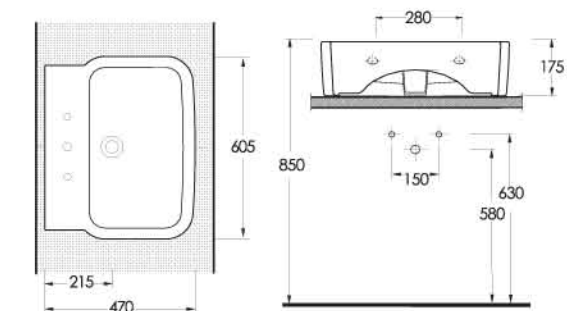

Compatible with
bathroom furnitures.