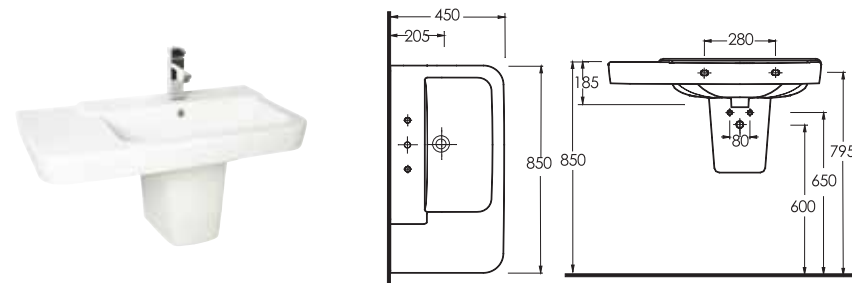

Alternative Washbasin Suggestions

Washbasin models 72601 is compatible with Tyana series WCs

72601
Tyana square washbasin 60cm with tap hole

72851
Washbasin

Compatible with
48302 half pedestal
and
bathroom furnitures.