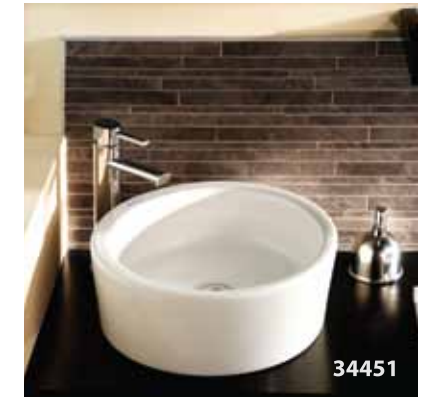

52103
Disabled WC

aQuasave

Compatible with 15104 cistern

FUNCTIONAL SOLUTIONS

VESSEL BASIN SOLUTIONS

Various geometrically based designs in a wealth of choice; superb creations by Ege Vitrikiye's. Rectangular, square, circular, and many other unique forms. Visually striking forms designed to be paired together with other materials such as wood, glass and metal provide limitless stylistic choices. A variety of smart fixtures fitting a range of washbasin selections for unlimited bathroom design possibilities.