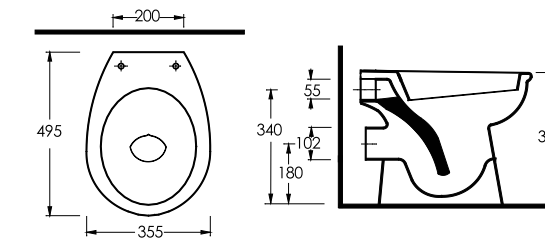

SINGLE PIECE CLOSETS

70303
Simena
Wall-Mounted WC

Compatible with
concealed cistern.

91103
Pinara (S-trap)
Close Coupled WC

91203
Pinara (P-trap)
Close Coupled WC

90603
Pinara (P-trap)
Stand Alone Wash-Out WC