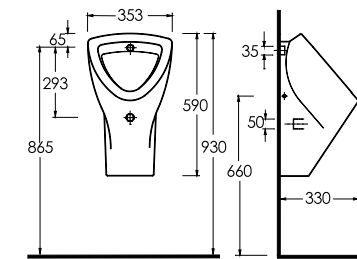

URINALS

38108
Olympos
Waterless Urinal

EVB3152
Susuz Pisuvar
Kartuşu
Uyumludur

93108
Karia
Back Waterinlet

92108
Sinda
Back Waterinlet

3710820
Olympos
Top Waterinlet

3710800
Olympos
Back Waterinlet

37508
Olympos
Urinal with Seperator