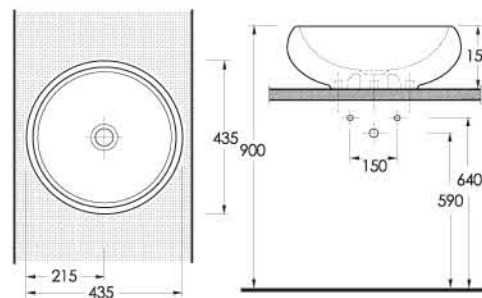

Compatible with
bathroom furnitures.