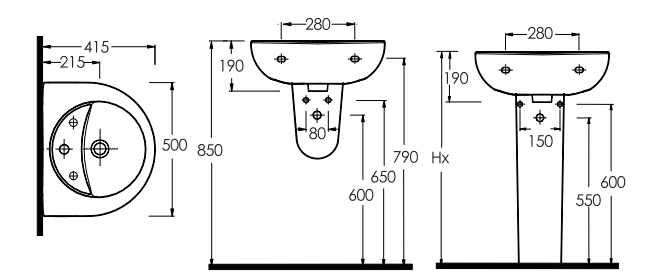

Compatible
60402 full pedestal
and
10202 half pedestal