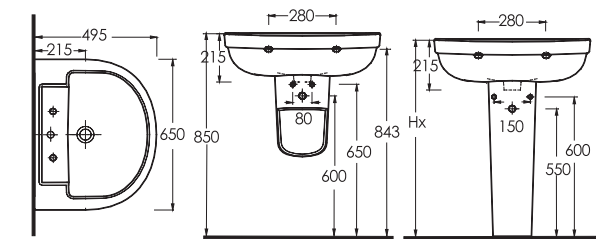

35601
Washbasin