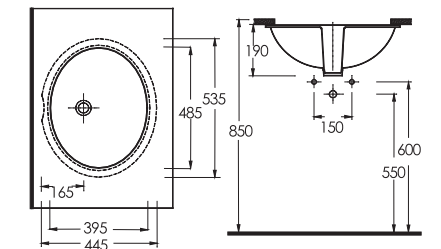

91531
Pinara 53,5 x 44,5 cm
Oval Undercounter
Washbasin

91461
Pinara 46,5 x 37 cm
Oval Undercounter
Washbasin

90561
Pinara 56 x 47,5 cm
Oval Countertop
Washbasin

CORNER SOLUTIONS

Corner WC and washbasin applications make for unique space-saving solutions for compact areas.