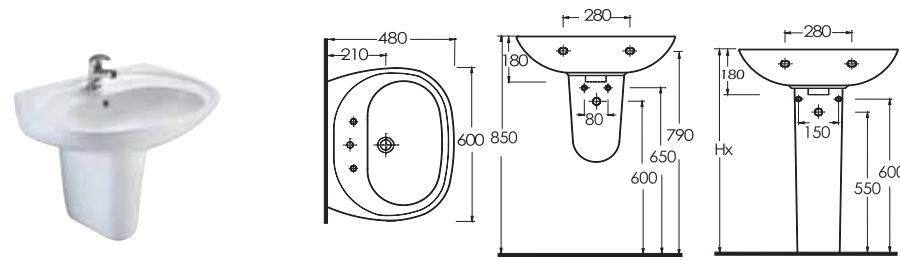

Compatible with
10302 half pedestal
and
10102 full pedestal

10303
Wall-mounted WC