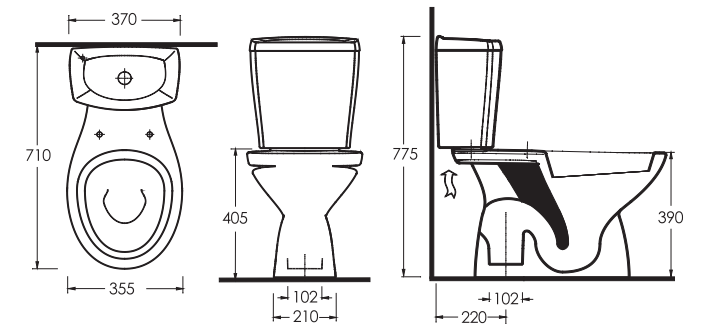

KAPIA

15601
Washbasin

Compatible with
16302 half pedestal
and
15102 full pedestal.

15103 (S-Trap)
Close coupled WC

Compatible with
15104 cistern and
15204 corner cistern

15203 (P-Trap)
Close coupled WC

Compatible with
15104 cistern and
15204 corner cistern