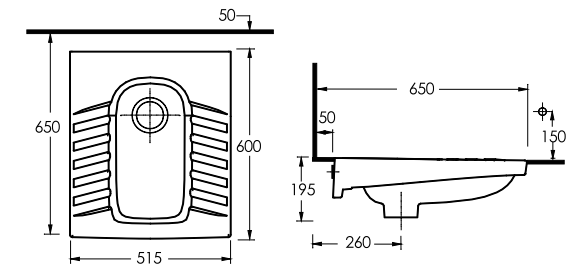

SQUATTING PANS

Engineered using the latest technology, the Pinara series, tanks to a special canal design which takes advantage of a sharper gradient to produce the maximum water pressure possible, reduces the amount of water required to five instead o liters for maximum flushing efficiency.

aQuasave Aquasave significantly reduces the water used in flushing from 9 to 5 liters

SQUATTING PANS