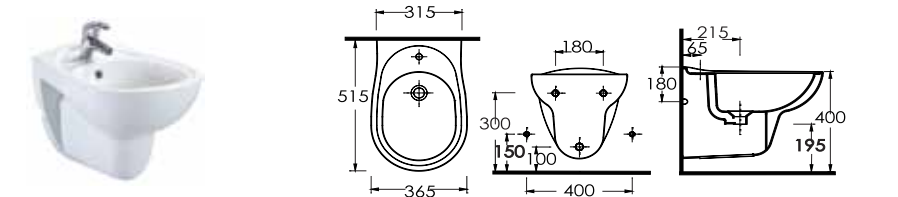

Compatible with
concealed cistern.

10203 (P-Trap)
Close coupled WC

Compatible with
12104 cistern

10105
Floor-mounted bidet

12403
Back to wall WC Set

Compatible with
12114 cistern

10205
Wall-mounted bidet

KAPIA