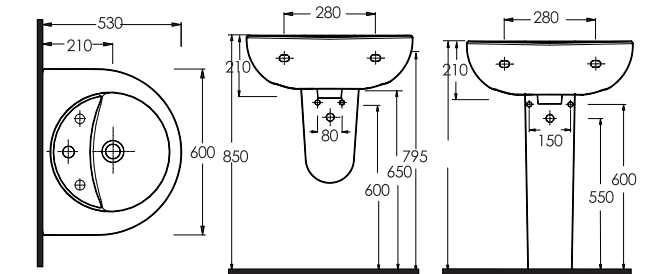

Compatible
60402 full pedestal
and
10302 half pedestal

37561
Olympos
Oval Washbasin