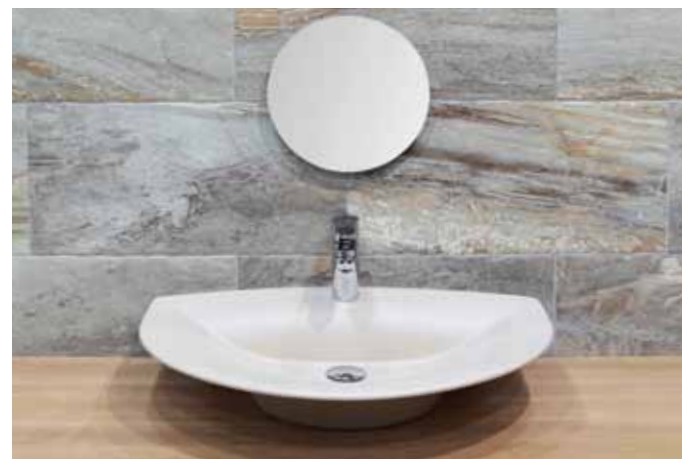

68851
Washbasin 85cm compatible with full-pedestal, half-pedestal and bathroom furnitures

68000 - 68105
Back to wall WC set - Floor standing bidet

Alternative Washbasin Suggestions

Washbasin models 40711 is compatible with Didyma series WCs and bidets