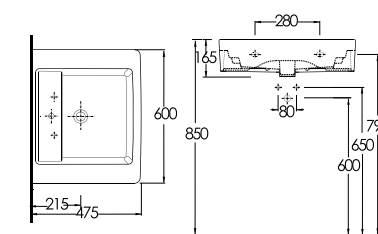

Compatible with
bathroom furnitures.