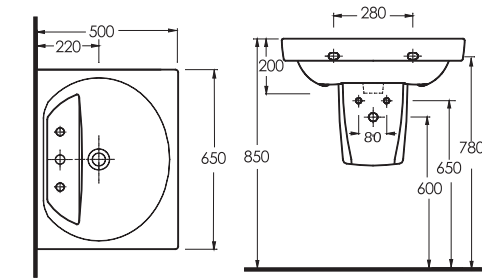

85000
Back to wall WC Set
aQuasave
Compatible with 35104 cistern