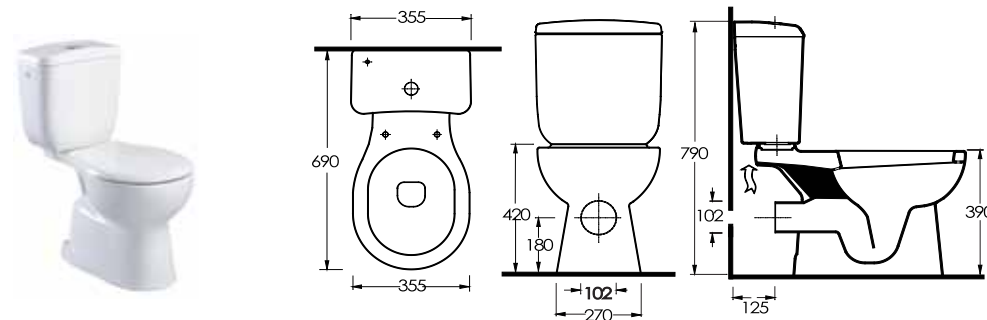

Compatible with
12104 cistern