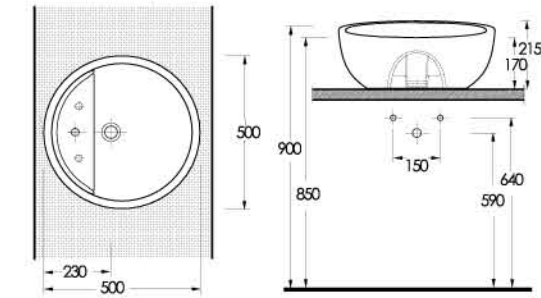

VESSEL BASIN SOLUTIONS

33501
Alinda Washbasin

Compatible with
bathroom furnitures.

33451
Alinda Washbasin