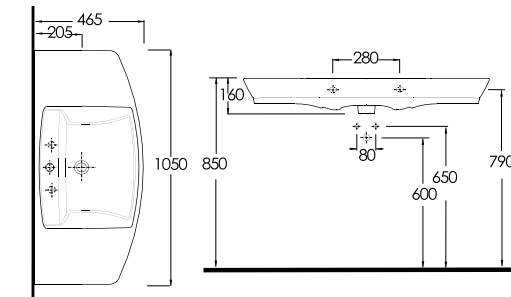

68051
Washbasin

Compatible with 78302 half pedestal 78102 full pedestal and bathroom furnitures.

68851
Washbasin