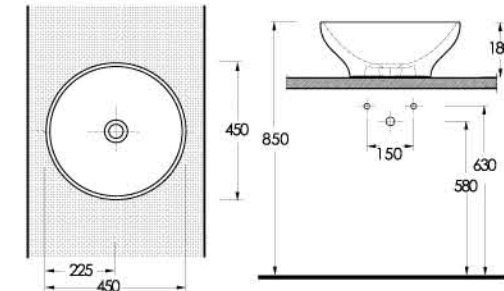

Compatible with
bathroom furnitures.

35381
Lagina Washbasin