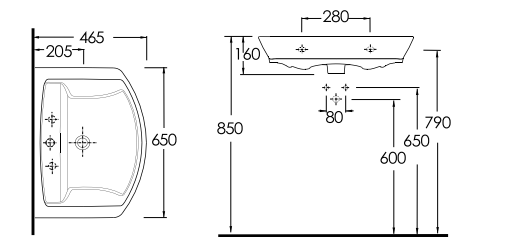

Compatible with 78302 half pedestal 78102 full pedestal and bathroom furnitures.