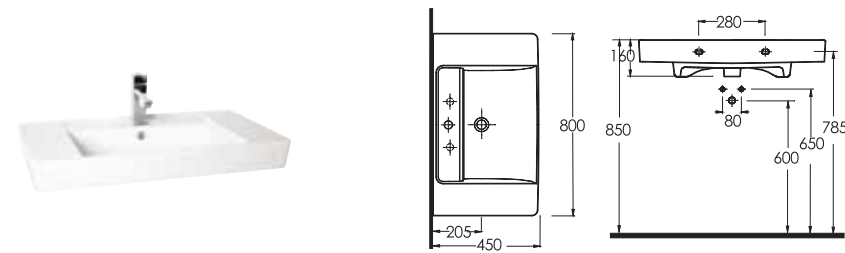

Compatible with
bathroom furnitures.