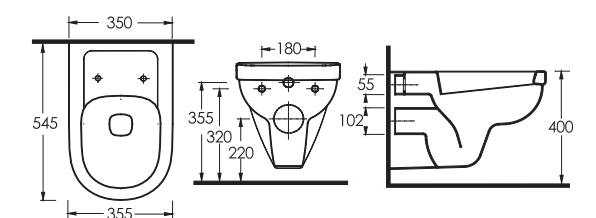

35403
Back to wall WC

Compatible with
35104 cistern

35303
Wallhung WC

Compatible with
concealed cistern.

LYCIA

Elegant lines with a rich range of choice.

The Lycia Suite; with 45, 50 and 60cm washbasin alternatives. With choices of cisterns & wall mounted WCs design options are offered to suit your bathroom's style. Lycia's AquaSave feature, Close coupled S-trap wc, reduces the amount of water required for flushing from six liters to four.