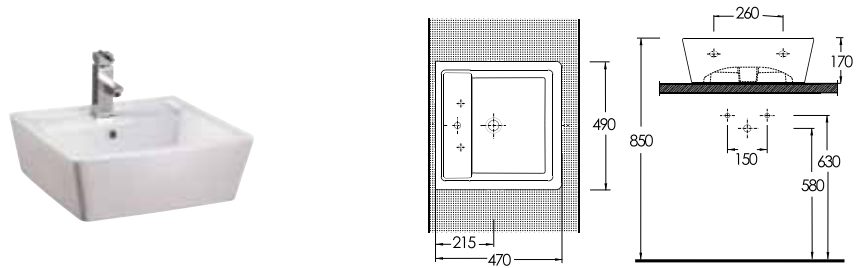

Compatible with
bathroom furnitures.

35481
Lagina Washbasin