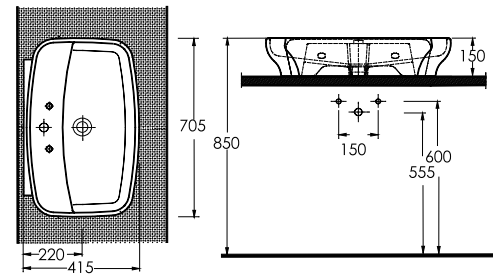

ARNA

46711
Bowl Washbasin
with
tap hole compatible

Compatible with
bathroom furnitures.

46701
Bowl Washbasin
without
tap hole compatible

Compatible with
bathroom furnitures.