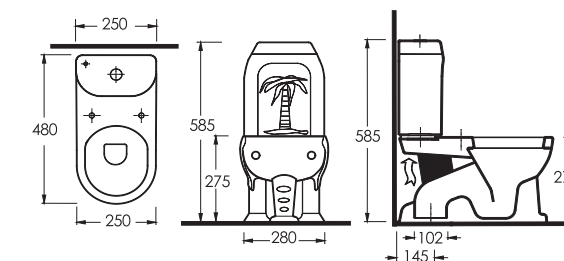

Compatible with
50104 cistern