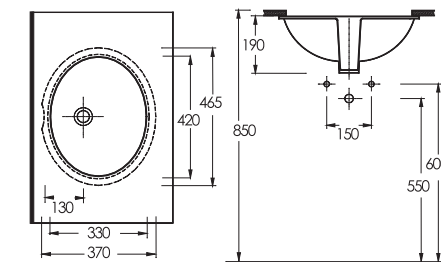

90561
Pinara 56 x 47,5 cm
Oval Countertop
Washbasin