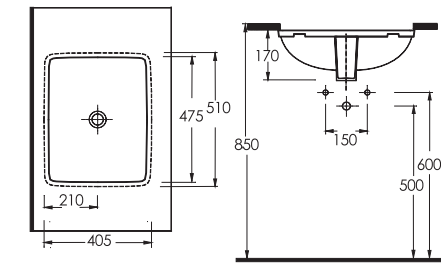

COUNTERTOP WASHBASIN