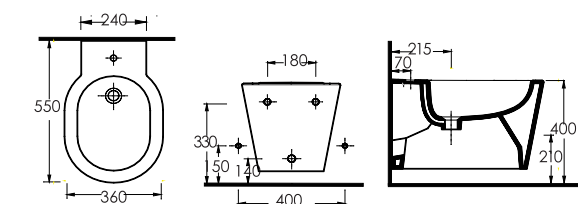

HARPASA

aQuasave Aquasave significantly reduces the water used in flushing from 6 to 4 liters

HARPASA

85000
Back to wall WC Set
aQuasave
Compatible with 35104 cistern

85303
Wall-Mounted WC
aQuasave
Compatible with concealed cistern.

85105
Floor Standing Bidet

85205
Wall - Mounted Bidet