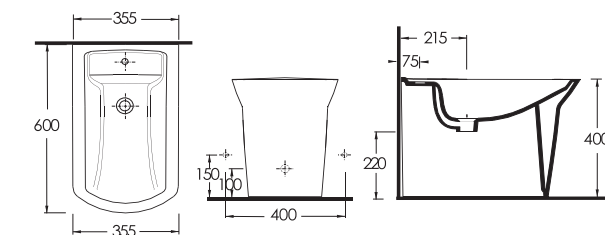

68105
Floor standing bidet

NYSA

36701
Bowl Washbasin with tap hole compatible

36651
Bowl Washbasin without tap hole compatible

36303
Wall-mounted WC

aQuasave Aquasave significantly reduces the water used in flushing from 6 to 4 liters