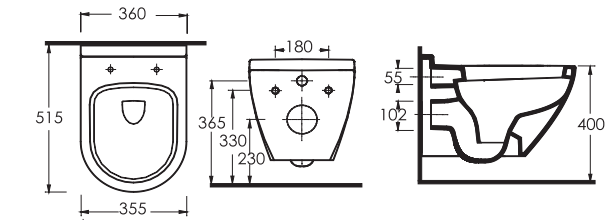

82313
Wall-mounted WC

aQuasave

Compatible with concealed cistern.

82105
Floor standing bidet

PUNTA

Its attractively long, rectangular character brings an elegance to spacious bathrooms.

Punta washbasin units come in 65 and 90 cm sizes. Washbasins are in half-pedestal design and are compatible with a variety of bathroom furnitures. A WC with a tall and elegant cistern, rectangular in form and striking to the eye. Its soft close seat cover is quiet and safe to use.