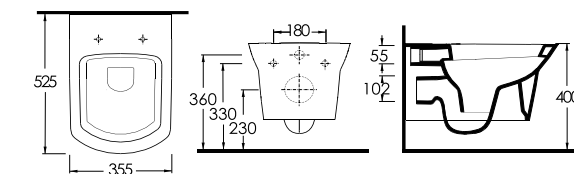

68105
Floor standing bidet

NYSA

36701
Bowl Washbasin with tap hole compatible

36651
Bowl Washbasin without tap hole compatible

36303
Wall-mounted WC

aQuasave Aquasave significantly reduces the water used in flushing from 6 to 4 liters