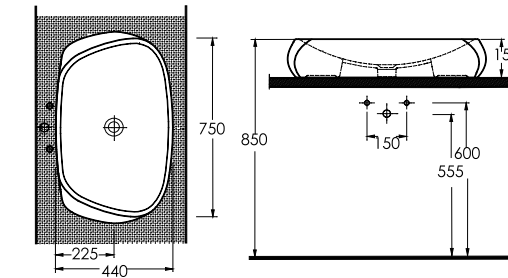

56303
Wall-mounted WC
aQuasave
Compatible with concealed cistern.