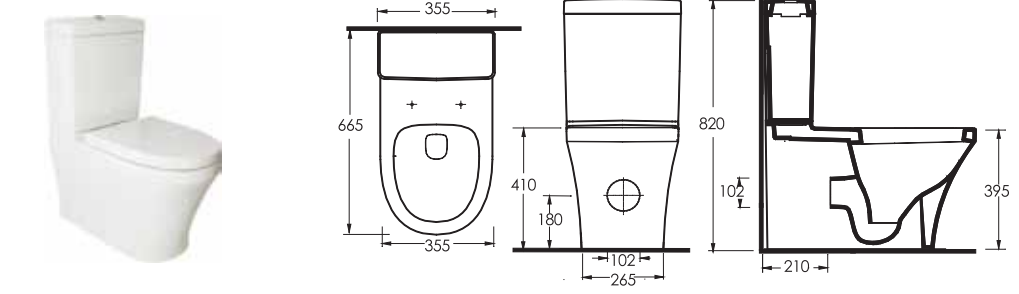

78801
Washbasin

Compatible with
bathroom furnitures.

78413
Back to wall
tall WC

Compatible with
78104 cistern

79801
Asymmetric
Washbasin

Compatible with
bathroom furnitures.

78000
Back to wall WC Set

Compatible with
78104 cistern