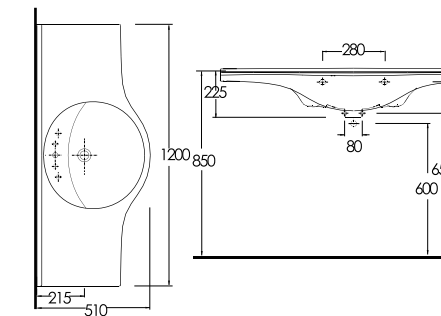

Compatible with
30302 half pedestal
and
30102 full pedestal and
bathroom furniture.

31221
Washbasin