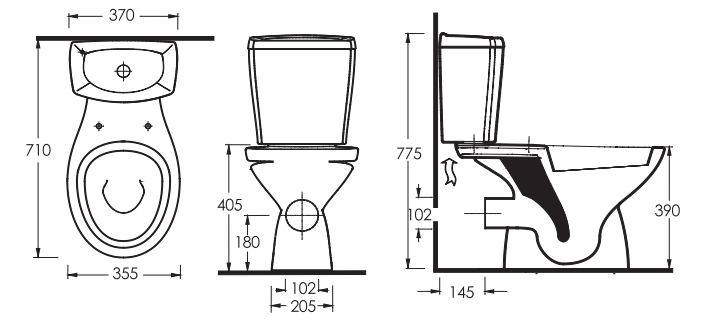

KAPIA

15601
Washbasin

Compatible with
16302 half pedestal
and
15102 full pedestal.

15103 (S-Trap)
Close coupled WC

Compatible with
15104 cistern and
15204 corner cistern

15203 (P-Trap)
Close coupled WC

Compatible with
15104 cistern and
15204 corner cistern