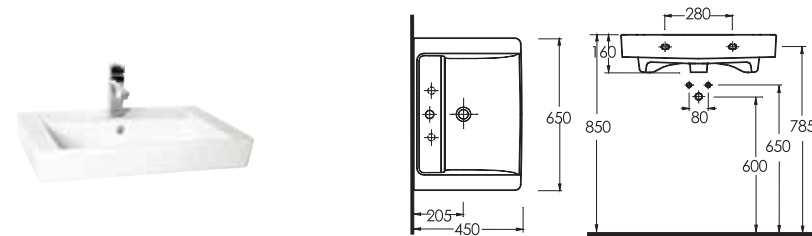

Compatible with
bathroom furnitures.