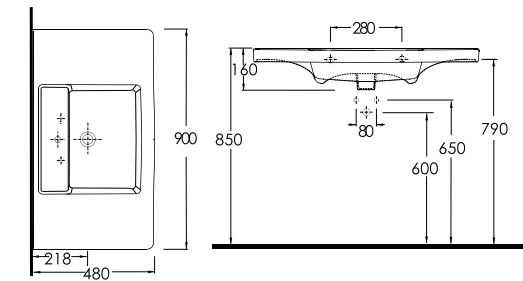

Compatible with
bathroom furnitures.

34651
Alinda Rectangular
Vanity Washbasin