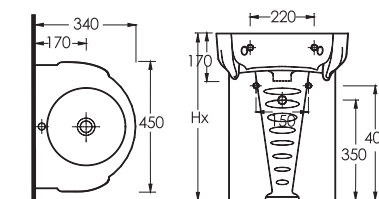

50103(S-trap)
Closed coupled WC
for kids