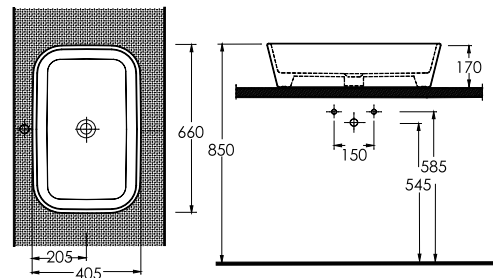

Compatible with
concealed cistern.