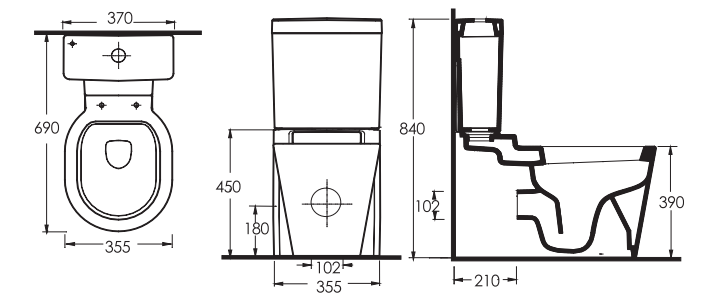

85303
Wall-Mounted WC
aQuasave
Compatible with concealed cistern.