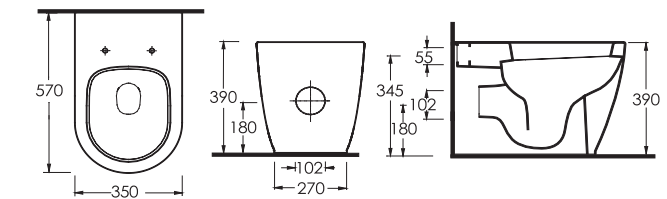

aQuasave

Compatible with concealed cistern.

82303
Wall-mounted WC