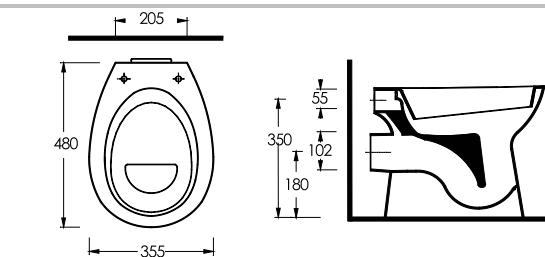

SINGLE PIECE CLOSETS

70303
Simena
Wall-Mounted WC

Compatible with
concealed cistern.

91103
Pinara (S-trap)
Close Coupled WC

91203
Pinara (P-trap)
Close Coupled WC

90603
Pinara (P-trap)
Stand Alone Wash-Out WC