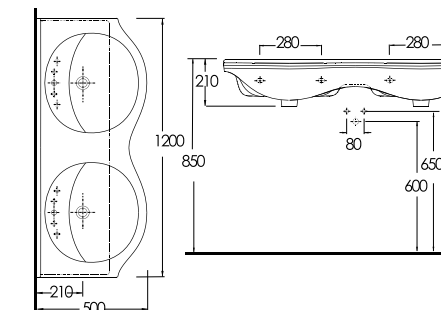

Compatible with
30302 half pedestal
and
bathroom furniture.