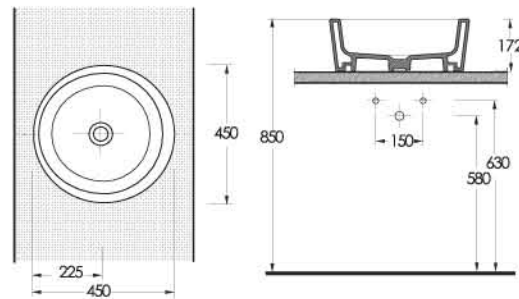

Compatible with
bathroom furnitures.

35431
Lagina Washbasin