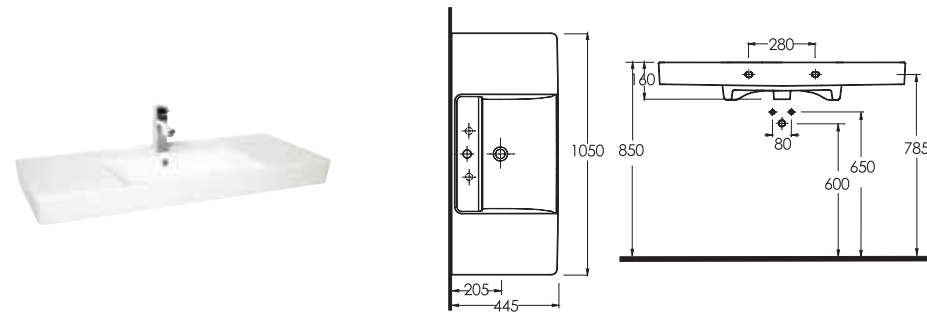

Compatible with
bathroom furnitures.

78601
Washbasin