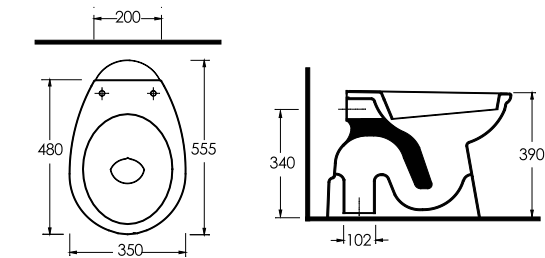

91203
Pinara (P-trap)
Close Coupled WC