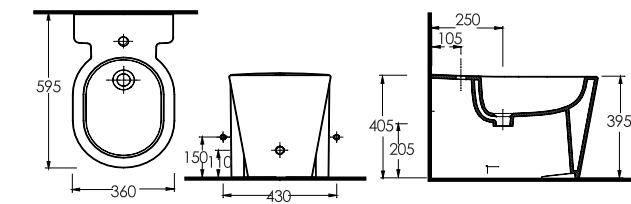

85205
Wall - Mounted Bidet