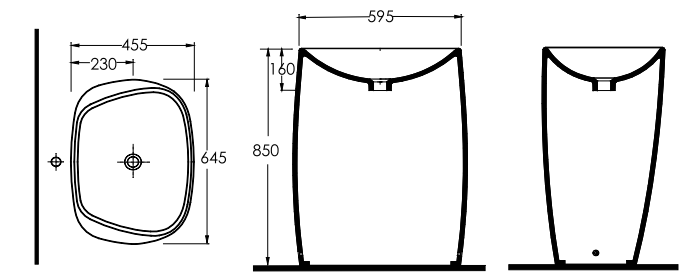

aQuasave Aquasave significantly reduces the water used in flushing from 6 to 4 liters

56601
Washbasin Freestanding

56303
Wall-mounted WC
aQuasave
Compatible with concealed cistern.