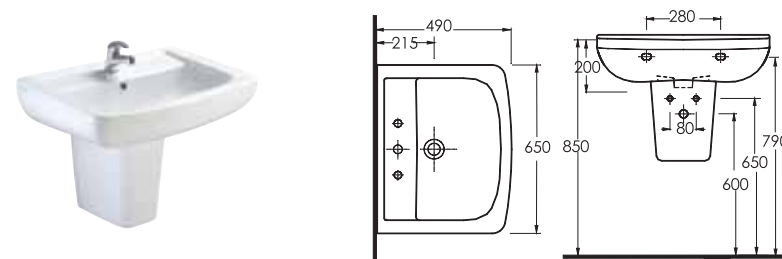

82313
Wall-mounted WC

aQuasave

Compatible with concealed cistern.

82105
Floor standing bidet

PUNTA

Its attractively long, rectangular character brings an elegance to spacious bathrooms.

Punta washbasin units come in 65 and 90 cm sizes. Washbasins are in half-pedestal design and are compatible with a variety of bathroom furnitures. A WC with a tall and elegant cistern, rectangular in form and striking to the eye. Its soft close seat cover is quiet and safe to use.

48651 - 48302
Washbasin 65cm compatible with half-pedestal and bathroom furnitures

48000
Back to wall WC Set

aQuasave Aquasave significantly reduces the water used in flushing from 6 to 4 liters

Alternative Washbasin Suggestions

Washbasin models 35391 and 35481 are compatible with Punta series WCs.

35391
Lagina square washbasin 39cm without tap hole

35481
Lagina rectangular washbasin 49cm without tap hole

PUNTA

48901
Washbasin

Compatible with
48302 half pedestal
and
bathroom furnitures.

48651
Washbasin

Compatible with
48302 half pedestal
and
bathroom furnitures.

48000
Back to wall WC Set

Compatible with
48104 cistern

DIDYMA

Modern Alternative Solutions.

The stylish washbasins of Didyma provide choices with the alternatives ; compatible with bathroom furnitures (shelf etc.) and combining with half pedestals. The slim lines of the back to wall closets, wall hung closets and bidets gives the Didyma series a modern and elegant look.