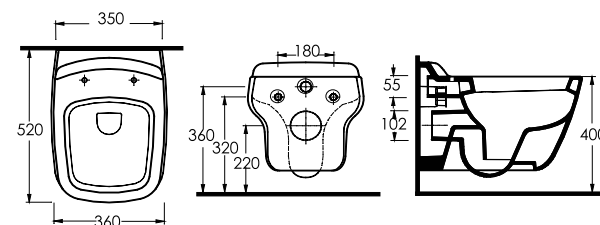

46403
Back to wall WC

Compatible with
46104 cistern.