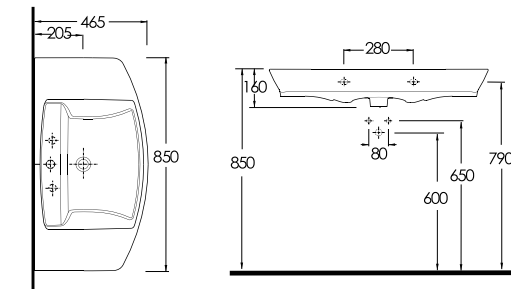

40711
Alinda cylindrical washbasin 45cm without tap hole

68051
Washbasin

Compatible with 78302 half pedestal 78102 full pedestal and bathroom furnitures.

68851
Washbasin

Compatible with 78302 half pedestal 78102 full pedestal and bathroom furnitures.