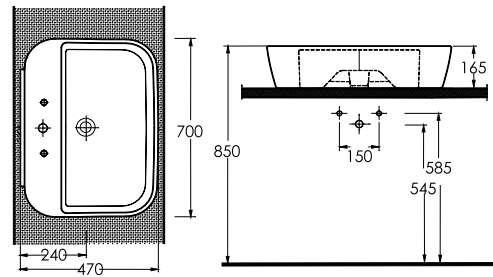

36701
Bowl Washbasin

Compatible with
bathroom furnitures.

36651
Bowl Washbasin

Compatible with
bathroom furnitures.