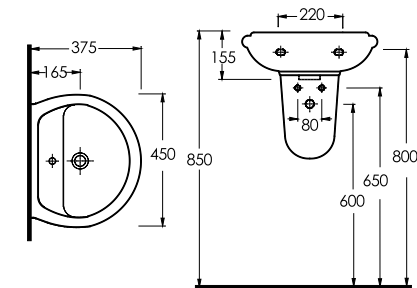

Compatible with
20202 half pedestal

10501
Likya
Oval Washbasin