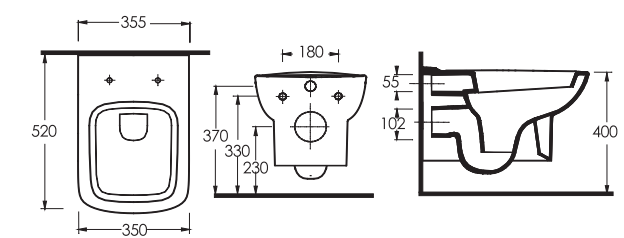

Compatible with
72234 cistern

72303
Wallhung WC

Compatible with
concealed cistern.

LAGINA

Classically rendered bathroom suites in modern and chic forms.

The rectangular cistern in both back to wall and wall-mounted designs are compatible with all bathroom styles. 60 and 65 cm washbasin options are available in half or full-pedestals. A wide strip runs around the edge of the washbasin and WC and uniform circular contours give these units a contemporary look.