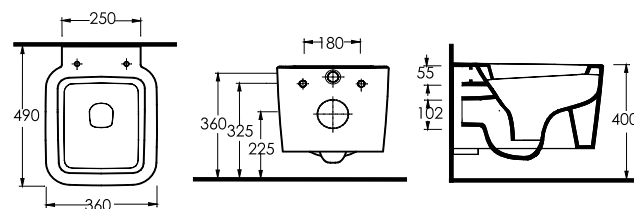

36701
Bowl Washbasin

Compatible with
bathroom furnitures.

36651
Bowl Washbasin

Compatible with
bathroom furnitures.

Compatible with
concealed cistern.

HARPASA

Simple lines created by curved forms within rectangular ones.

Harpasa washbasin sets in both half-pedestal as well as exposed siphon styles are designed to be used with a number of bathroom furnitures and fixtures. These modern washbasins offer a minimalist approach to bathroom desing and are well suited for those who prefer the warm feel of wood in their bathroom. Back to wall system offers a visually rich arrangement for large bathrooms. Wall-mounted WCs and bidets offer practical and functional solutions for smaller spaces and make for easy cleaning and maintenance. A seamlessly balanced seat cover with its soft closing feature ensures that there is no risk of breakage.