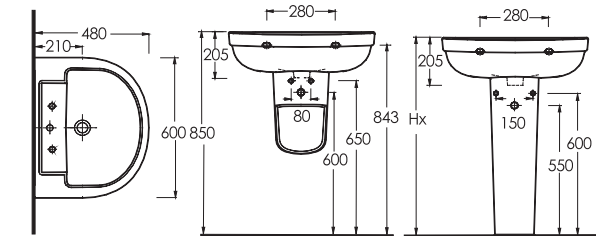

35403
Back to wall WC

Compatible with
35104 cistern

35303
Wallhung WC

Compatible with
concealed cistern.

LYCIA

Elegant lines with a rich range of choice.

The Lycia Suite; with 45, 50 and 60cm washbasin alternatives. With choices of cisterns & wall mounted WCs design options are offered to suit your bathroom's style. Lycia's AquaSave feature, Close coupled S-trap wc, reduces the amount of water required for flushing from six liters to four.