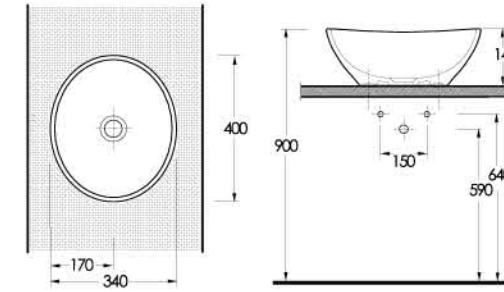

Compatible with
bathroom furnitures.

72601
Tyana Washbasin