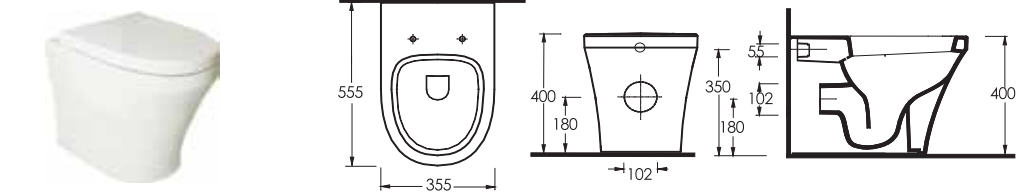

Compatible with
concealed cistern.

78611
Washbasin