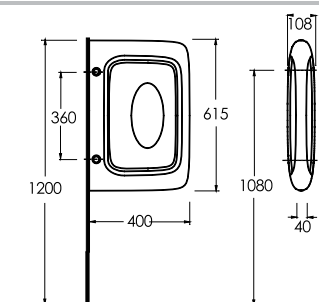

URINALS

38108
Olympos
Waterless Urinal

EVB3152
Susuz Pisuvar
Kartuşu
Uyumludur

93108
Karia
Back Waterinlet

92108
Sinda
Back Waterinlet

3710820
Olympos
Top Waterinlet

3710800
Olympos
Back Waterinlet

37508
Olympos
Urinal with Seperator