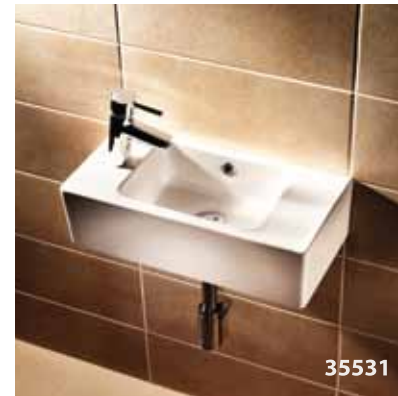

Code	Suitability	Dimensions
79701	Teos Oval Washbasin	67x48,5 cm
40711	Trisa Oval Washbasin	70x51 cm
41651	Trisa Vanity Basin	65x55 cm
34451	Alinda Cylindrical Vesselbasin	45 cm
35431	Lagina Round Washbasin	43,5 cm
33501	Alinda Vesselbasin	50 cm
33451	Alinda Vesselbasin	45 cm
35381	Lagina Oval Washbasin	40x34 cm
72601	Tyana Square Washbasin	60,5x47 cm
78701	Teos Rectangular Washbasin	70,5x45 cm
79651	Teos Rectangular Washbasin	65x48 cm
35391	Lagina Square Washbasin	39x39 cm
34501	Alinda Square Washbasin	49x47 cm
35481	Lagina Rectangular Washbasin	49x34 cm
35501	Lagina Square Washbasin	50x50 cm
35401	Lagina Square Washbasin	41x40,5 cm
35531	Lagina Rectangular Washbasin	53x26 cm
82661	Dropia Oval Washbasin	66,5x50 cm
35491	Lagina Square Washbasin	48x46 cm