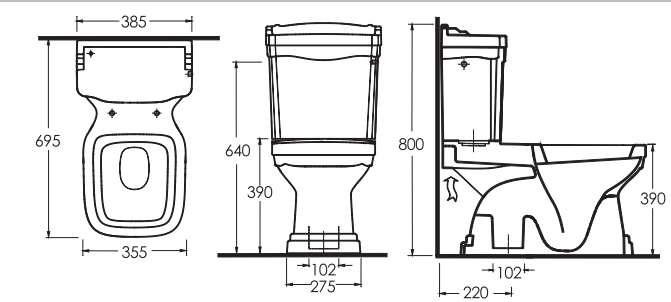

ZEUGMA

Classic style, irresistible impression.

The classically designed Zeugma Bathroom Suite evokes an ambiance of the past for today's modern bathrooms. Possessing a strong and striking appearance, the washbasin's voluminous sink and full-pedestal conveys the subtle classicism of this series. This series has a wood finish seat cover and offers a chic look to your bathroom.

45701
Washbasin

Compatible with
45102 full-pedestal

45103 (S-trap)
Close coupled WC

Compatible with
45104 cistern