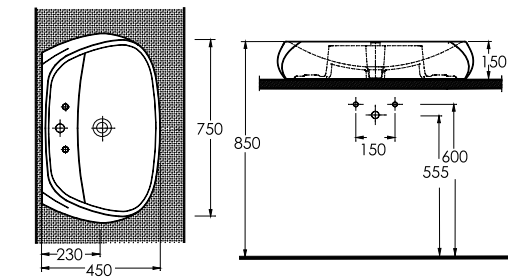

aQuasave Aquasave significantly reduces the water used in flushing from 6 to 4 liters

56601
Washbasin Freestanding

56303
Wall-mounted WC
aQuasave
Compatible with concealed cistern.