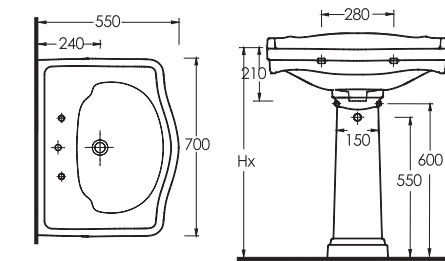

45103 (S-trap)
Close coupled WC

Compatible with
45104 cistern