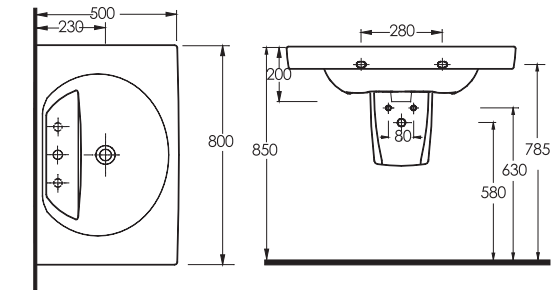

HARPASA

aQuasave Aquasave significantly reduces the water used in flushing from 6 to 4 liters

HARPASA

85000
Back to wall WC Set
aQuasave
Compatible with 35104 cistern

85303
Wall-Mounted WC
aQuasave
Compatible with concealed cistern.

85105
Floor Standing Bidet

85205
Wall - Mounted Bidet