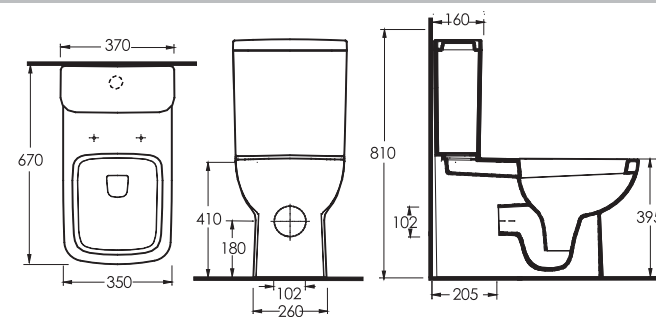

72413 (Compact)
Back to wall WC