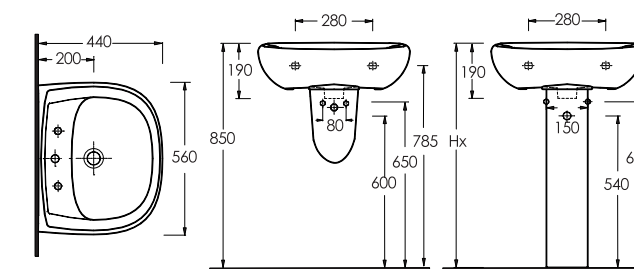

Compatible with
16302 half pedestal
and
25402 full pedestal