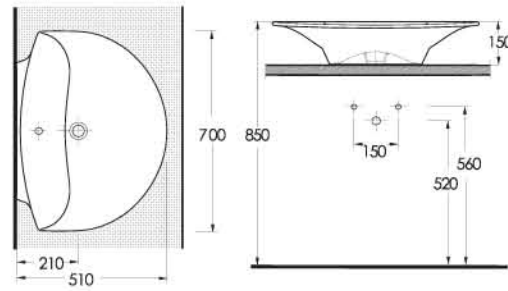

Compatible with
bathroom furnitures.