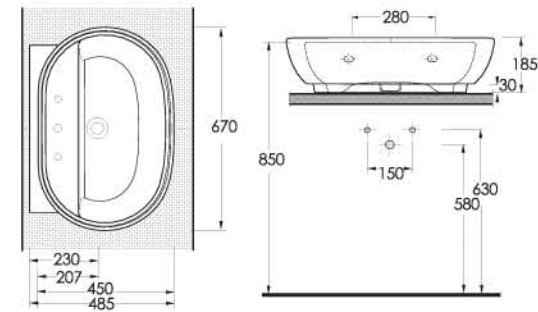

VESSEL BASIN SOLUTIONS

Compatible with
bathroom furnitures.