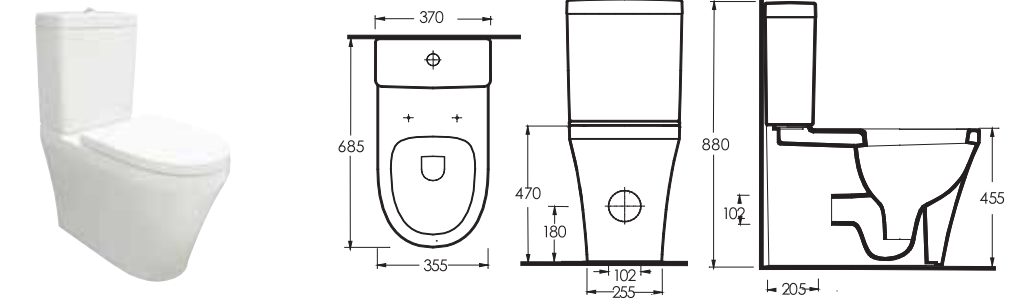

78801
Washbasin

Compatible with
bathroom furnitures.

78413
Back to wall
tall WC

Compatible with
78104 cistern

79801
Asymmetric
Washbasin

Compatible with
bathroom furnitures.

78000
Back to wall WC Set

Compatible with
78104 cistern