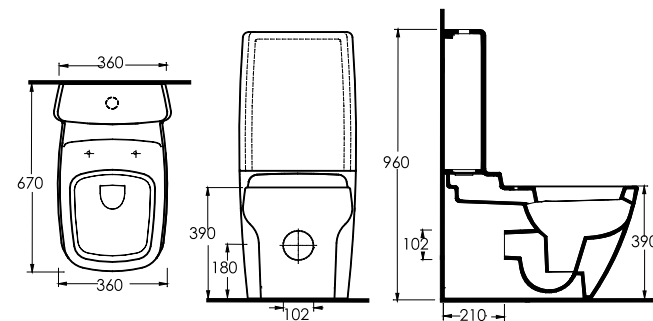

ARNA

46711
Bowl Washbasin
with
tap hole compatible

Compatible with
bathroom furnitures.

46701
Bowl Washbasin
without
tap hole compatible

Compatible with
bathroom furnitures.

46303
Wall-mounted WC

Compatible with
concealed cistern.

46403
Back to wall WC

Compatible with
46104 cistern.

DROPIA

Innovative, dynamic and aesthetically appealing lines.

In its unique decorative style, the washbasin's rounded sink framed by a rectangular edge offers a visually striking form. A specially designed WC seat cover with an austere look compliments the Dropia WCs concealed cistern / Stop-and-Go function design, engineered for maximum use of space.