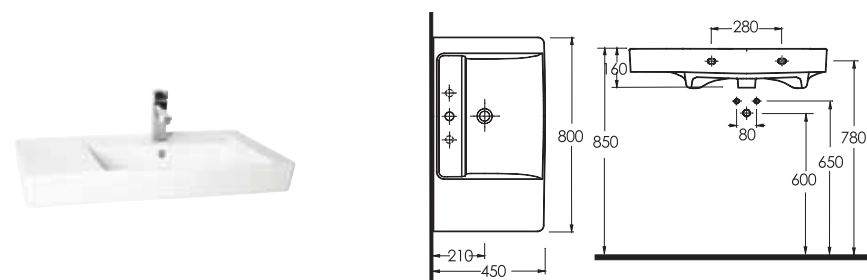

78801
Washbasin

Compatible with
bathroom furnitures.

78413
Back to wall
tall WC

Compatible with
78104 cistern

79801
Asymmetric
Washbasin

Compatible with
bathroom furnitures.

78000
Back to wall WC Set

Compatible with
78104 cistern