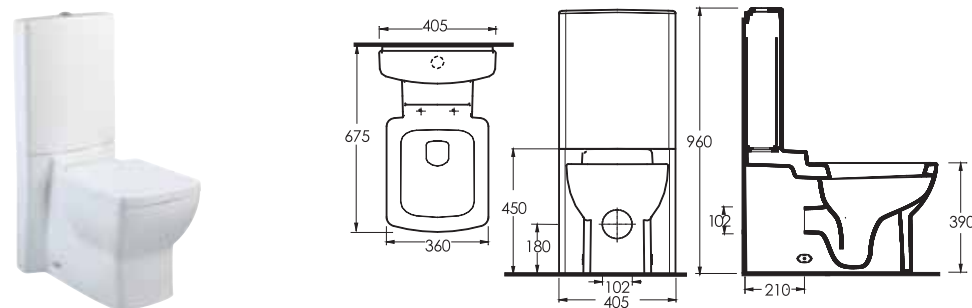

82313
Wall-mounted WC

aQuasave

Compatible with concealed cistern.

82105
Floor standing bidet

PUNTA

Its attractively long, rectangular character brings an elegance to spacious bathrooms.

Punta washbasin units come in 65 and 90 cm sizes. Washbasins are in half-pedestal design and are compatible with a variety of bathroom furnitures. A WC with a tall and elegant cistern, rectangular in form and striking to the eye. Its soft close seat cover is quiet and safe to use.

48651 - 48302
Washbasin 65cm compatible with half-pedestal and bathroom furnitures

48000
Back to wall WC Set

aQuasave Aquasave significantly reduces the water used in flushing from 6 to 4 liters

Alternative Washbasin Suggestions

48651
Washbasin

Compatible with
48302 half pedestal
and
bathroom furnitures.

48000
Back to wall WC Set

Compatible with
48104 cistern

DIDYMA

Modern Alternative Solutions.

The stylish washbasins of Didyma provide choices with the alternatives ; compatible with bathroom furnitures (shelf etc.) and combining with half pedestals. The slim lines of the back to wall closets, wall hung closets and bidets gives the Didyma series a modern and elegant look.