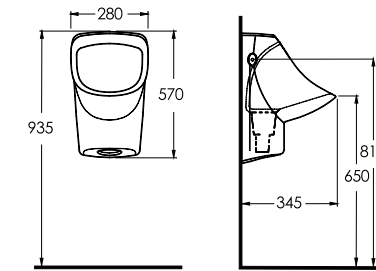

URINALS

Olympos, Karia and Sinda series urinals use separators to divide areas into distinct sections. Urinals come with or without covers according to your preference.

URINALS