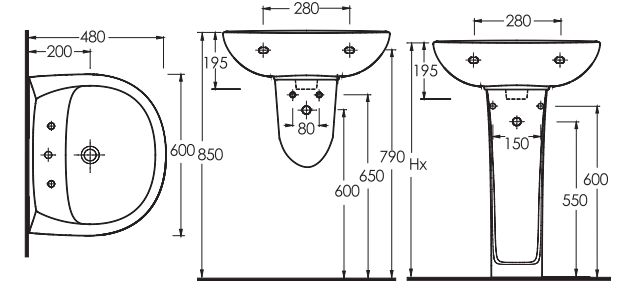

Compatible with
15104 cistern and
15204 corner cistern