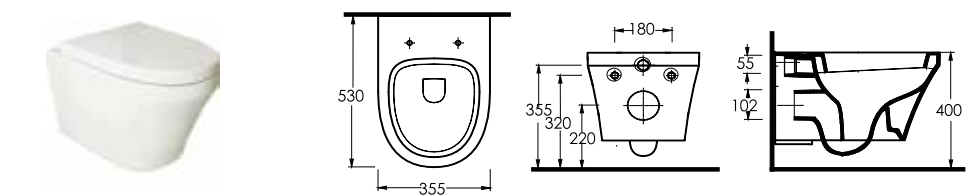

78303
Wall-Mounted WC

Compatible with
concealed cistern.

TYANA

Advantages of quadrangle styles emphasized by Ege Vitrifiye.

Tyana series are very attractive with its well matched washbasins for furnitures and allow flexible designs in bathrooms. Tyana compact series are perfect choice with 4 liters water usage for cleaning for especially small bathrooms.