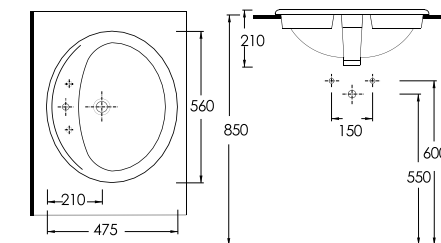

COUNTERTOP WASHBASIN

91461

Either to coordinate with other bathroom furnitures or to be used inan assortment, these washbasins are offered in different forms and sizes.

91561

91551

91561

91531

COUNTERTOP WASHBASIN

90561
Pinara 56 x 47,5 cm
Oval Countertop
Washbasin