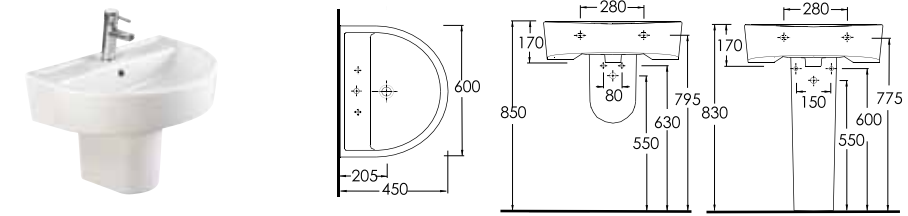

79651
Teos rectangular washbasin 65cm with tap hole

78701
Teos rectangular washbasin 70cm with tap hole

78051
Washbasin

Compatible with
bathroom furnitures.

78601
Washbasin

Compatible with
78302 half pedestal
and
78102 full pedestal