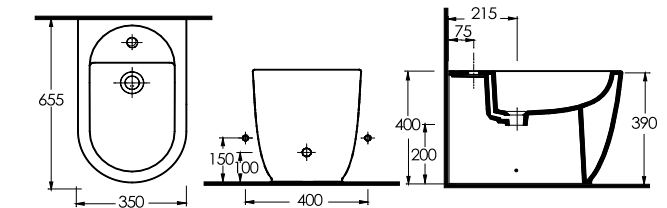

82313
Wall-mounted WC

aQuasave

Compatible with concealed cistern.

82105
Floor standing bidet

PUNTA

Its attractively long, rectangular character brings an elegance to spacious bathrooms.

Punta washbasin units come in 65 and 90 cm sizes. Washbasins are in half-pedestal design and are compatible with a variety of bathroom furnitures. A WC with a tall and elegant cistern, rectangular in form and striking to the eye. Its soft close seat cover is quiet and safe to use.