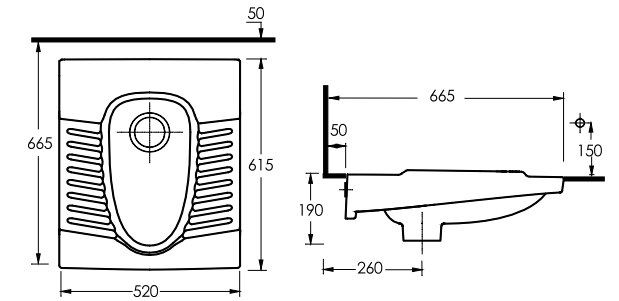

SQUATTING PANS