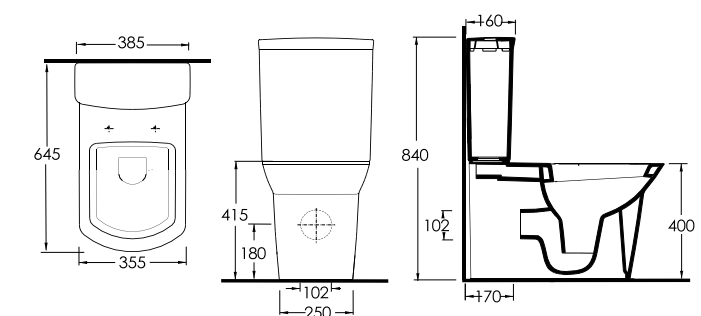

Compatible with 68104 cistern.