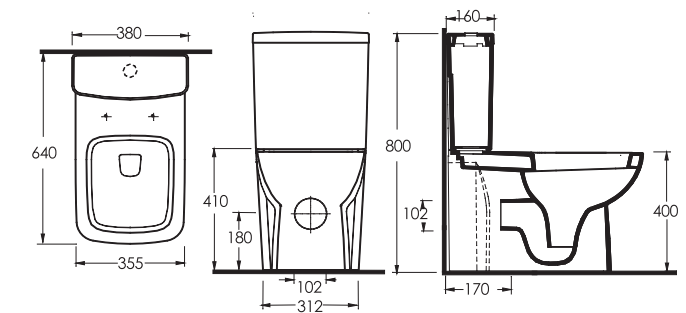

Compatible with
72224 cistern

72433 (Tyana_S)
Back to wall WC