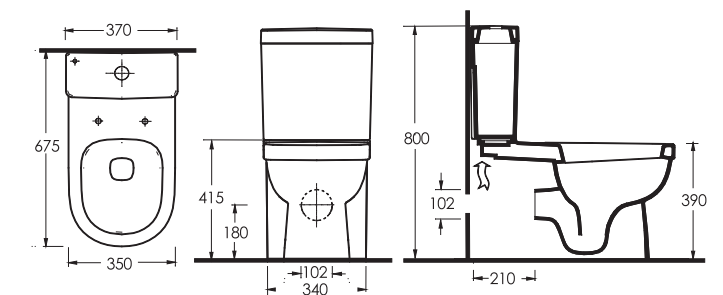

35403
Back to wall WC

Compatible with
35104 cistern

35303
Wallhung WC

Compatible with
concealed cistern.

LYCIA

Elegant lines with a rich range of choice.

The Lycia Suite; with 45, 50 and 60cm washbasin alternatives. With choices of cisterns & wall mounted WCs design options are offered to suit your bathroom's style. Lycia's AquaSave feature, Close coupled S-trap wc, reduces the amount of water required for flushing from six liters to four.