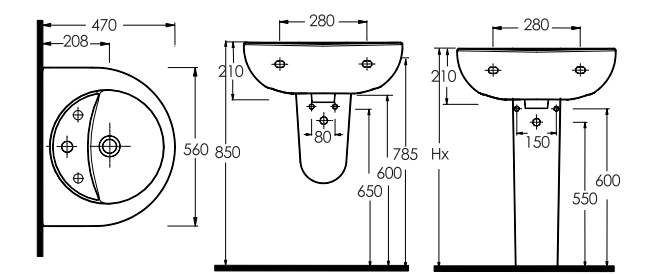

Compatible
60402 full pedestal
and
10202 half pedestal

37601
Olympos
Oval Washbasin

Compatible
60402 full pedestal
and
10302 half pedestal

37561
Olympos
Oval Washbasin

Compatible
60402 full pedestal
and
10302 half pedestal