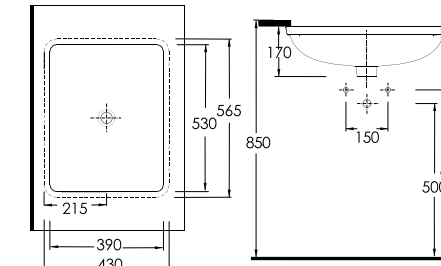

COUNTERTOP WASHBASIN

91461

Either to coordinate with other bathroom furnitures or to be used inan assortment, these washbasins are offered in different forms and sizes.

91561

91551

91561

91531

COUNTERTOP WASHBASIN

90561
Pinara 56 x 47,5 cm
Oval Countertop
Washbasin