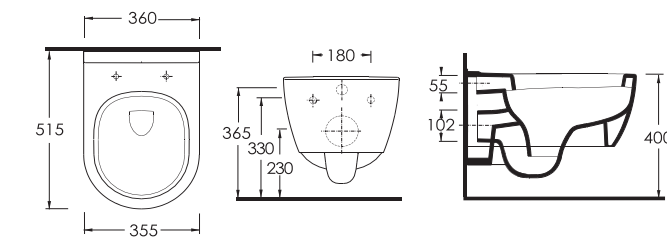

82313
Wall-mounted WC

aQuasave

Compatible with concealed cistern.

82105
Floor standing bidet

PUNTA

Its attractively long, rectangular character brings an elegance to spacious bathrooms.

Punta washbasin units come in 65 and 90 cm sizes. Washbasins are in half-pedestal design and are compatible with a variety of bathroom furnitures. A WC with a tall and elegant cistern, rectangular in form and striking to the eye. Its soft close seat cover is quiet and safe to use.