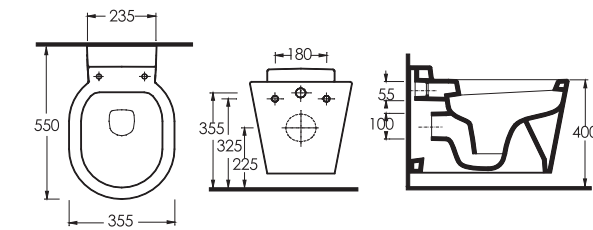

85105
Floor Standing Bidet