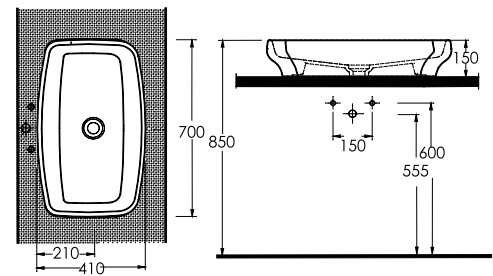

46303
Wall-mounted WC

Compatible with
concealed cistern.