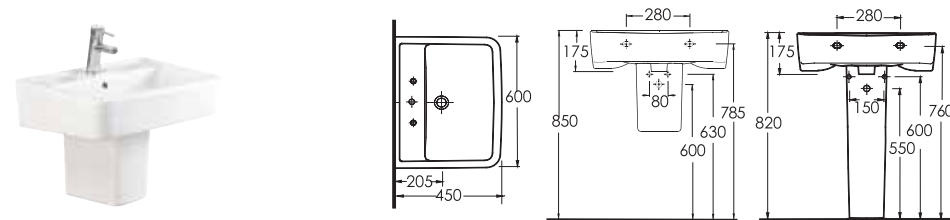

78303
Wall-Mounted WC

Compatible with
concealed cistern.

TYANA

Advantages of quadrangle styles emphasized by Ege Vitrifiye.

Tyana series are very attractive with its well matched washbasins for furnitures and allow flexible designs in bathrooms. Tyana compact series are perfect choice with 4 liters water usage for cleaning for especially small bathrooms.