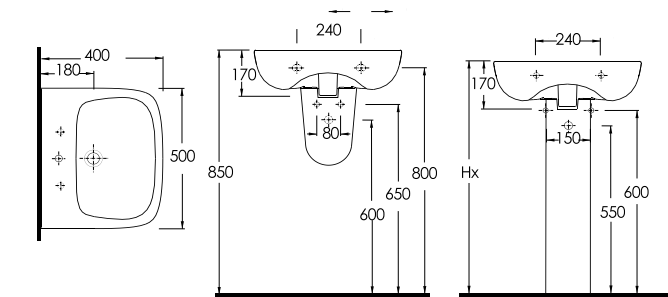

COMPACT WASHBASIN

39501
Olympos
Square Washbasin

Compatible
60402 full pedestal
and
10202 half pedestal

39451
Olympos
Square Washbasin