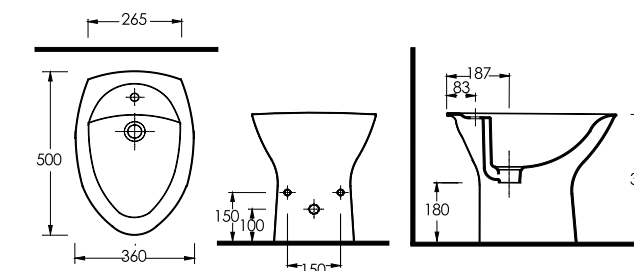

17561
Washbasin

Compatible with
16302 half pedestal
and
25402 full pedestal

16103 (S-Trap)
Closed coupled WC

Compatible with
16104 cistern

60105
Floor-mounted
bidet

KIDNA

A touch of fun, children's style...