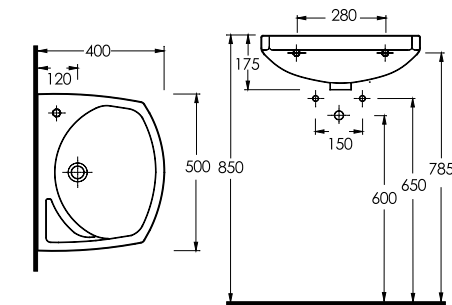

COMPACT WASHBASINS

37451
Olympos
Oval Washbasin

Compatible with
10202 half pedestal

20501
Lissa
Oval Washbasin

Compatible with
20202 half pedestal

20451
Lissa
Oval Washbasin

Compatible with
20202 half pedestal

10501
Likya
Oval Washbasin

Compatible with
10202 half pedestal

COMPACT WASHBASINS

10451
Likya
Oval Washbasin

Compatible with
10202 half pedestal