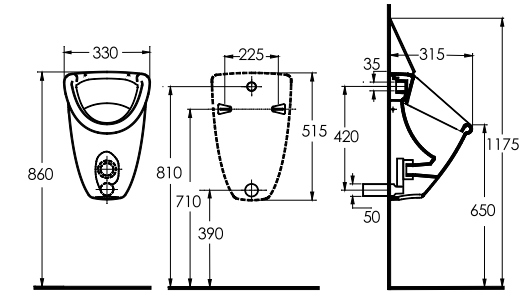

URINALS

Olympos, Karia and Sinda series urinals use separators to divide areas into distinct sections. Urinals come with or without covers according to your preference.

URINALS