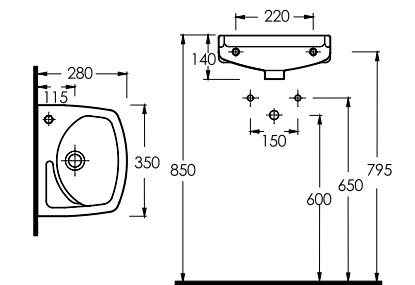

COMPACT WASHBASINS

37451
Olympos
Oval Washbasin

Compatible with
10202 half pedestal

20501
Lissa
Oval Washbasin

Compatible with
20202 half pedestal

20451
Lissa
Oval Washbasin

Compatible with
20202 half pedestal

10501
Likya
Oval Washbasin

Compatible with
10202 half pedestal

COMPACT WASHBASINS

10451
Likya
Oval Washbasin

Compatible with
10202 half pedestal