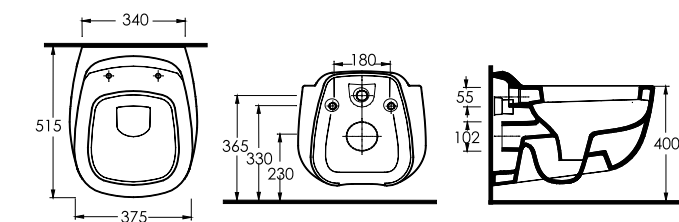

ARNA

46711
Bowl washbasin with tap hole compatible

46701
Bowl washbasin without tap hole compatible

46303
Wall-mounted WC

46403 - 46104
Back to wall WC - Cistern

aQuasave Aquasave significantly reduces the water used in flushing from 6 to 4 liters