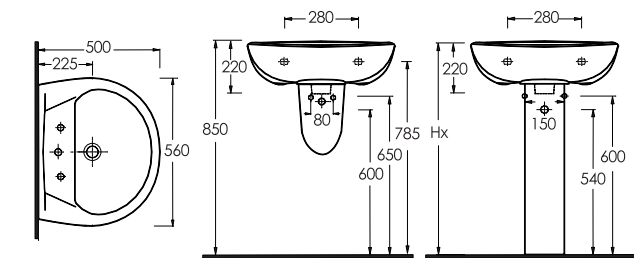

TRENDA

Practical bathroom solutions.

Trenda series offer practical solutions with Ege Vitrikiye quality while the Aquasave feature enriches the products.

TRENDA

18561
Washbasin

Compatible with
16302 half pedestal
and
25402 full pedestal