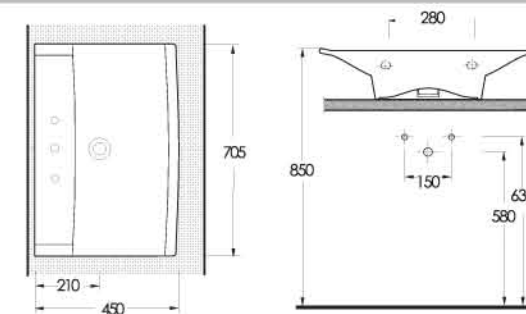

Compatible with
bathroom furnitures.