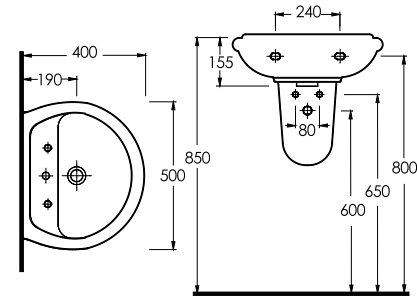

37501
Olympos
Oval Washbasin

Compatible
60402 full pedestal
and
10202 half pedestal

COMPACT WASHBASINS

37451
Olympos
Oval Washbasin

Compatible with
10202 half pedestal

20501
Lissa
Oval Washbasin

Compatible with
20202 half pedestal