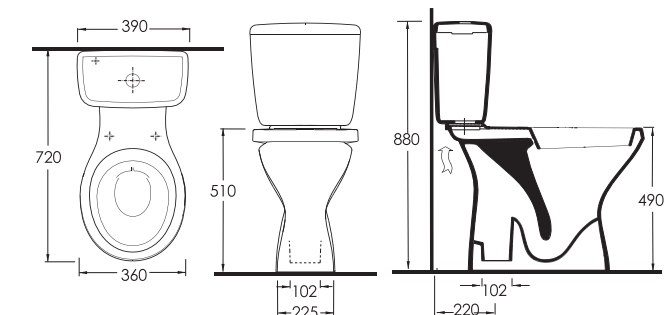

aQuasave

Compatible with 15104 cistern