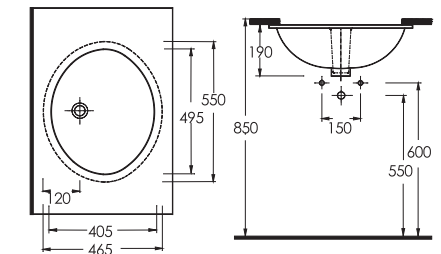

91531
Pinara 53,5 x 44,5 cm
Oval Undercounter
Washbasin

91461
Pinara 46,5 x 37 cm
Oval Undercounter
Washbasin

90561
Pinara 56 x 47,5 cm
Oval Countertop
Washbasin

CORNER SOLUTIONS

Corner WC and washbasin applications make for unique space-saving solutions for compact areas.