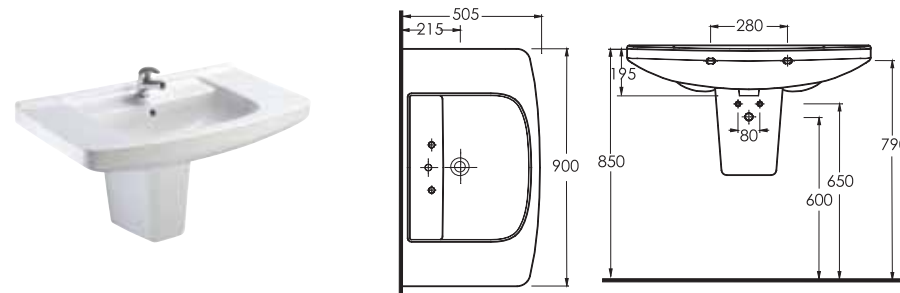

82313
Wall-mounted WC

aQuasave

Compatible with concealed cistern.

82105
Floor standing bidet

PUNTA

Its attractively long, rectangular character brings an elegance to spacious bathrooms.

Punta washbasin units come in 65 and 90 cm sizes. Washbasins are in half-pedestal design and are compatible with a variety of bathroom furnitures. A WC with a tall and elegant cistern, rectangular in form and striking to the eye. Its soft close seat cover is quiet and safe to use.

48651 - 48302
Washbasin 65cm compatible with half-pedestal and bathroom furnitures

48000
Back to wall WC Set

aQuasave Aquasave significantly reduces the water used in flushing from 6 to 4 liters

Alternative Washbasin Suggestions

Washbasin models 35391 and 35481 are compatible with Punta series WCs.

35391
Lagina square washbasin 39cm without tap hole

35481
Lagina rectangular washbasin 49cm without tap hole

PUNTA

48901
Washbasin

Compatible with
48302 half pedestal
and
bathroom furnitures.

48651
Washbasin

Compatible with
48302 half pedestal
and
bathroom furnitures.

48000
Back to wall WC Set

Compatible with
48104 cistern

DIDYMA

Modern Alternative Solutions.

The stylish washbasins of Didyma provide choices with the alternatives ; compatible with bathroom furnitures (shelf etc.) and combining with half pedestals. The slim lines of the back to wall closets, wall hung closets and bidets gives the Didyma series a modern and elegant look.