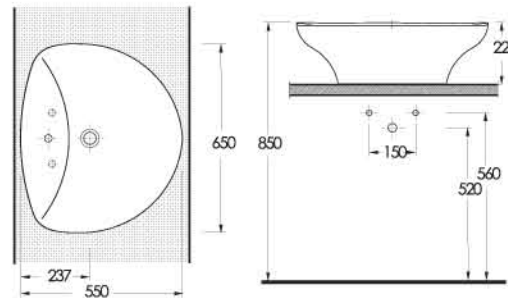

Compatible with
bathroom furnitures.

34451
Alinda Washbasin