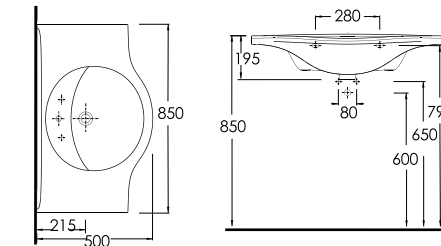

ALINDA COUNTERTOP WASHBASIN

30651
Washbasin

Compatible with
30302 half pedestal
and
30102 full pedestal and
bathroom furniture.

30851
Washbasin

Compatible with
30302 half pedestal
and
30102 full pedestal and
bathroom furniture.