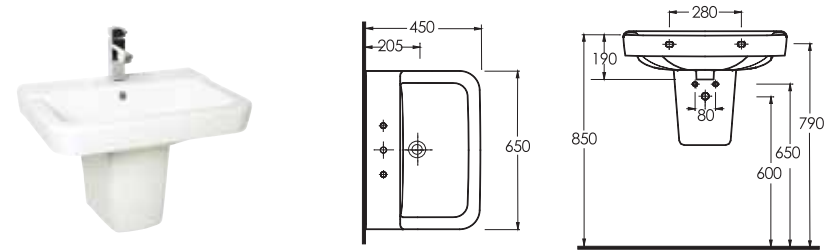

Compatible with
48302 half pedestal
and
bathroom furnitures.

72000
Back to wall WC Set

Compatible with
72214 cistern