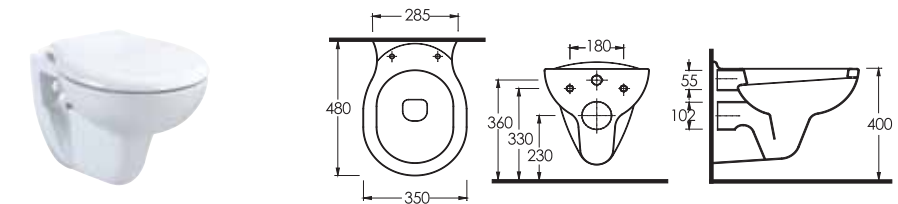

Compatible with
concealed cistern.

10203 (P-Trap)
Close coupled WC