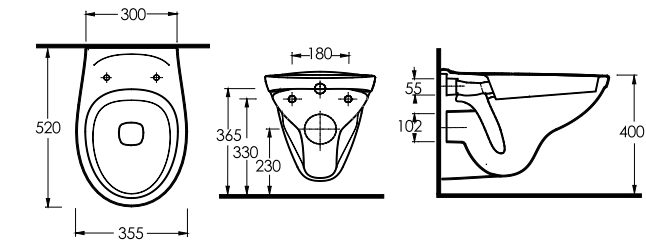

SINGLE PIECE CLOSETS

70303
Simena
Wall-Mounted WC

Compatible with
concealed cistern.

91103
Pinara (S-trap)
Close Coupled WC