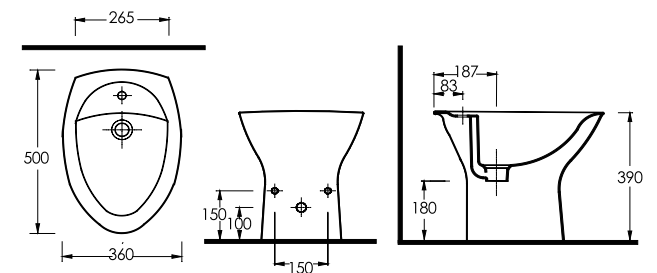

Practical bathroom solutions.

Practicality in tandem with Ege Vitrikiye's quality. Kapia series curved and angled contours are designed to suit your particular style. The rooms reach to practical solutions with Ege vitrikiye quality. Kapia series other chic solutions with circular lines.