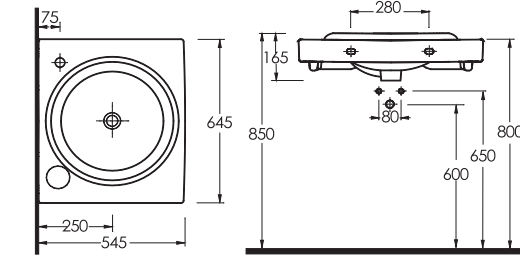

aQuasave Aquasave significantly reduces the water used in flushing from 6 to 4 liters

Alternative Washbasin Suggestions

Washbasin models 35431 and 34451 are compatible with Dropia series WCs and bidets

82651
Washbasin

Compatible with exposed siphon or bathroom furnitures.

aQuasave

Compatible with concealed cistern.

82303
Wall-mounted WC

aQuasave

Compatible with concealed cistern.

82313
Wall-mounted WC

aQuasave

Compatible with concealed cistern.

82105
Floor standing bidet