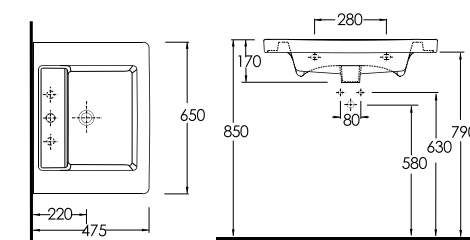

Compatible with
bathroom furnitures.

34601
Alinda Rectangular
Semi Recessed