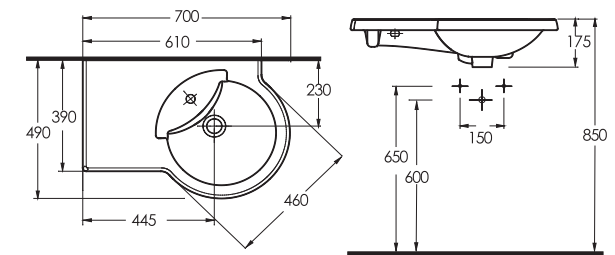

38451
Olympos
Corner washbasin