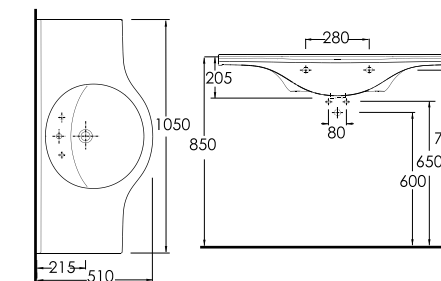

Compatible with
30302 half pedestal
and
30102 full pedestal and
bathroom furniture.

31201
Washbasin