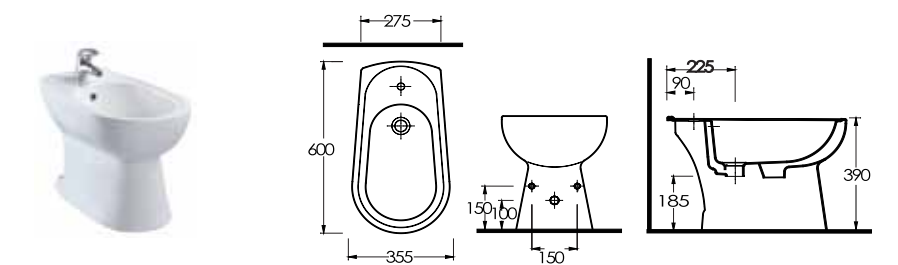

Compatible with
concealed cistern.

10203 (P-Trap)
Close coupled WC

Compatible with
12104 cistern

10105
Floor-mounted bidet

12403
Back to wall WC Set

Compatible with
12114 cistern

10205
Wall-mounted bidet

KAPIA