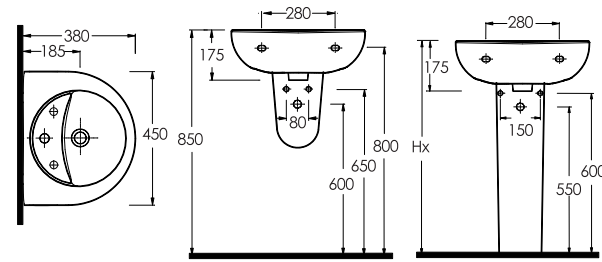

37501
Olympos
Oval Washbasin

Compatible
60402 full pedestal
and
10202 half pedestal

COMPACT WASHBASINS

37451
Olympos
Oval Washbasin

Compatible with
10202 half pedestal

20501
Lissa
Oval Washbasin

Compatible with
20202 half pedestal